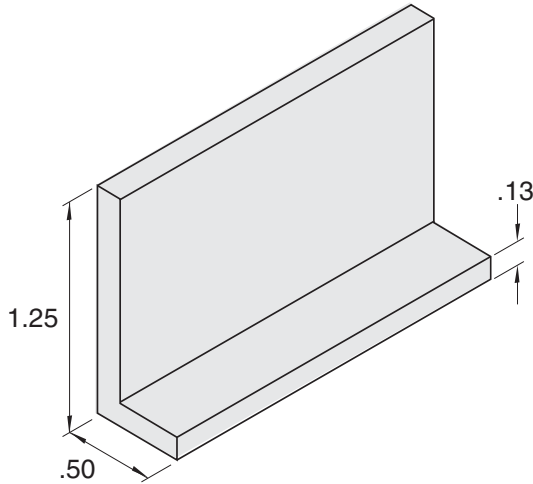

Mill Finish

EX-53

.24 lb/ft

Standard Length 96", 192.63"

Material: Aluminum
Finish: Mill Finish