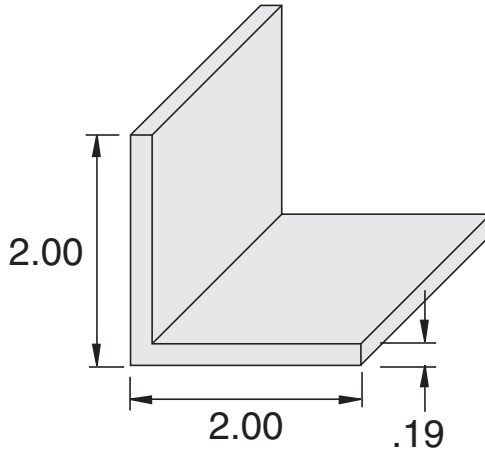

FRAME-WORLD's blank angle bracket profiles are made from aluminum and are provided with a standard mill finish. Clear anodized finish is also available. They are stocked in 8 ft. and 12 ft. lengths.

<b>EX-17</b>
<b>EX-17-ANDZ</b>

.83 lb/ft

<b>EX-18</b>
<b>EX-18-ANDZ</b>

.40 lb/ft

Order by Part No. For Special lengths, consult the factory.