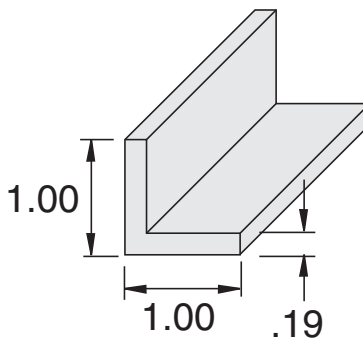

FRAME-WORLD's blank angle bracket profiles are made from aluminum and are provided with a standard mill finish. Clear anodized finish is also available. They are stocked in 8 ft. and 12 ft. lengths.

<b>EX-17</b>
<b>EX-17-ANDZ</b>

.83 lb/ft

<b>EX-18</b>
<b>EX-18-ANDZ</b>

.40 lb/ft

Order by Part No. For Special lengths, consult the factory.