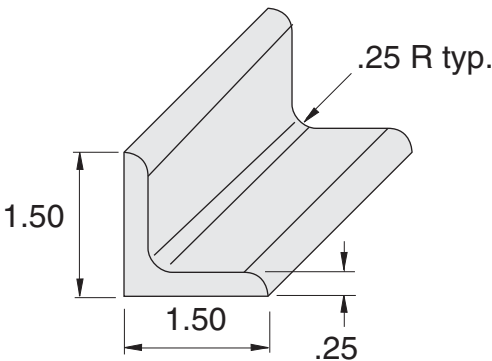

FRAME-WORLD's blank angle bracket profiles are made from aluminum and are provided with a standard mill finish. Clear anodized finish is also available. They are stocked in 8 ft. and 12 ft. lengths.

EX-15

EX-15-ANDZ

1.68 lb/ft

EX-16

EX-16-ANDZ

.81 lb/ft

Order by Part No. For Special lengths, consult the factory.