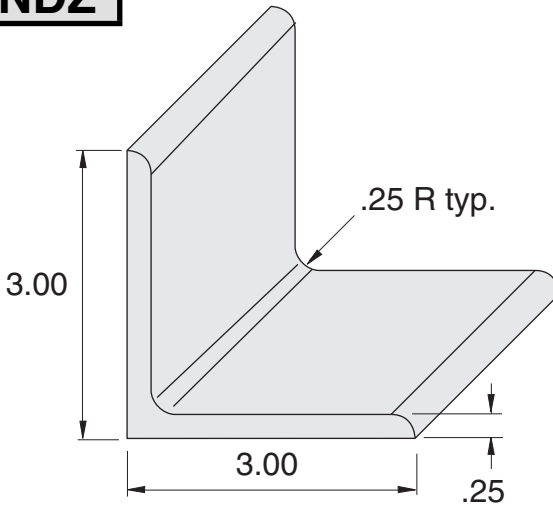

FRAME-WORLD's blank angle bracket profiles are made from aluminum and are provided with a standard mill finish. Clear anodized finish is also available. They are stocked in 8 ft. and 12 ft. lengths.

EX-15

EX-15-ANDZ

1.68 lb/ft

EX-16

EX-16-ANDZ

.81 lb/ft

Order by Part No. For Special lengths, consult the factory.