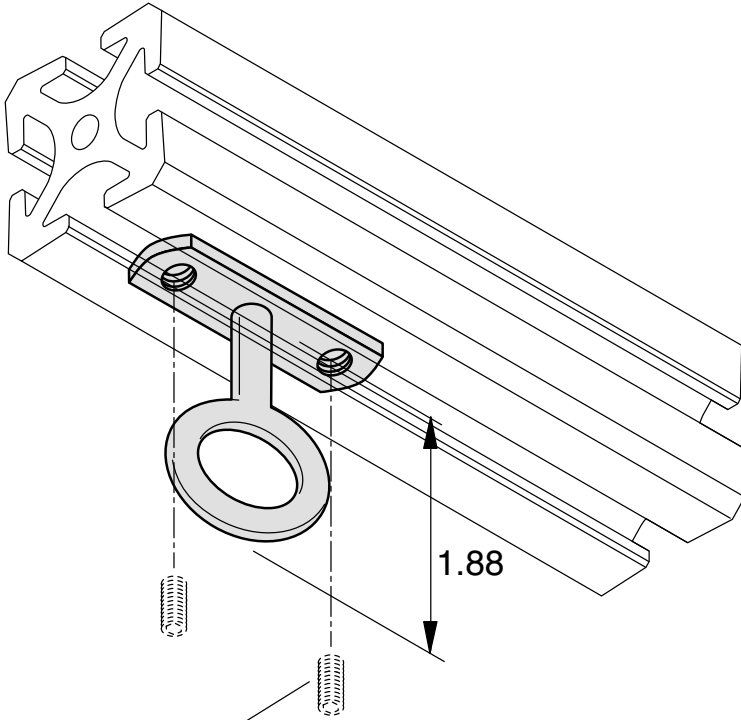

ETH

5/16" SLOTS

Can be locked in place with
5/16-18 set screws

Max. load 40 lbs

Material - Steel
Finish - Zinc Plated