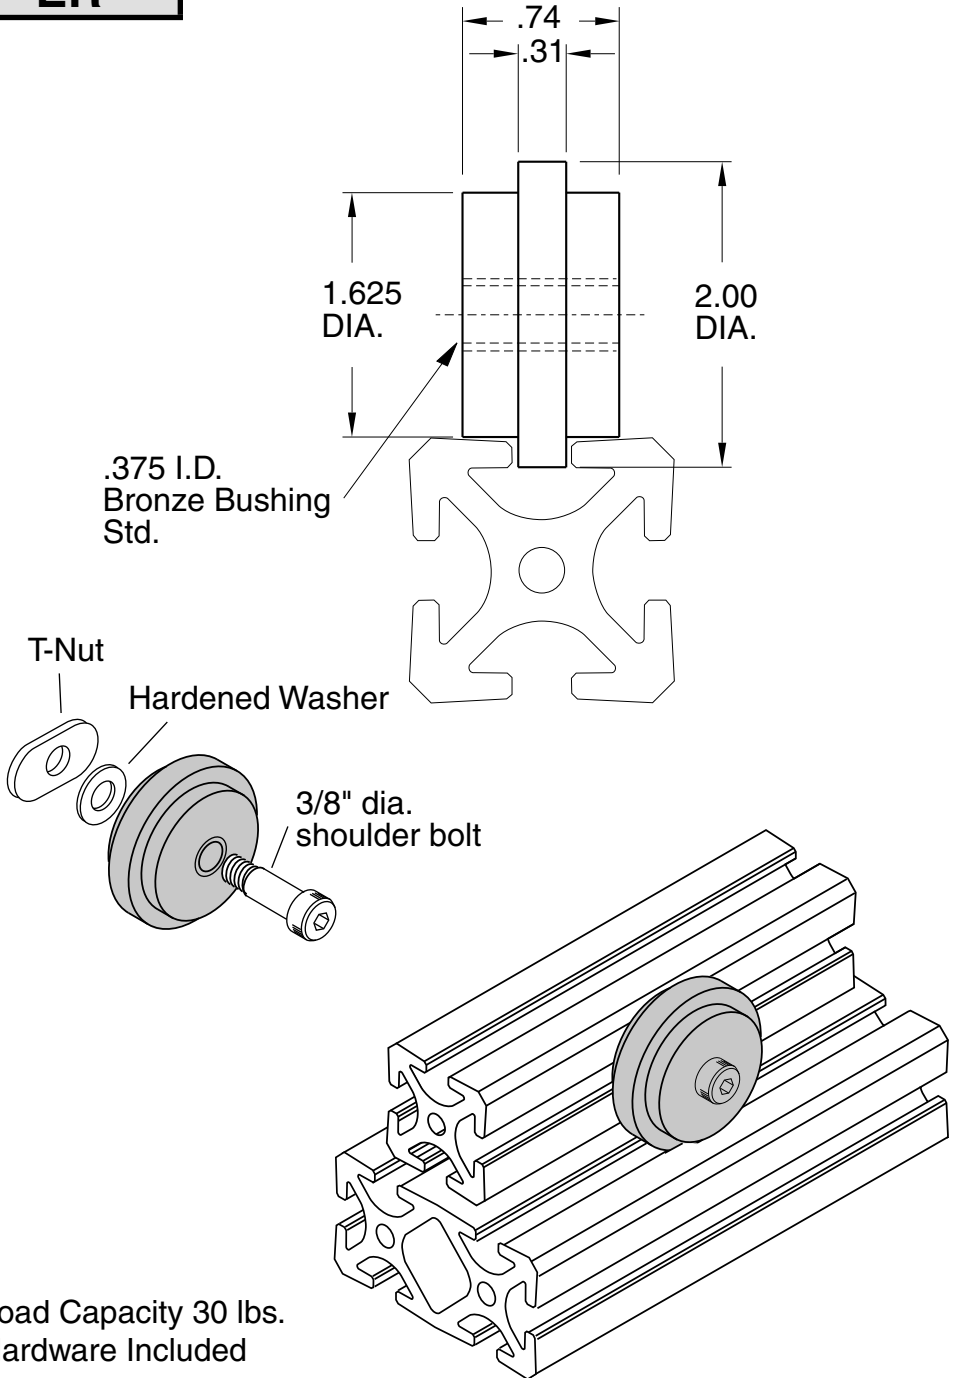

T-slot Roller

ER

5/16" SLOTS

Load Capacity 30 lbs.
Hardware Included

Material - DELRIN (white)