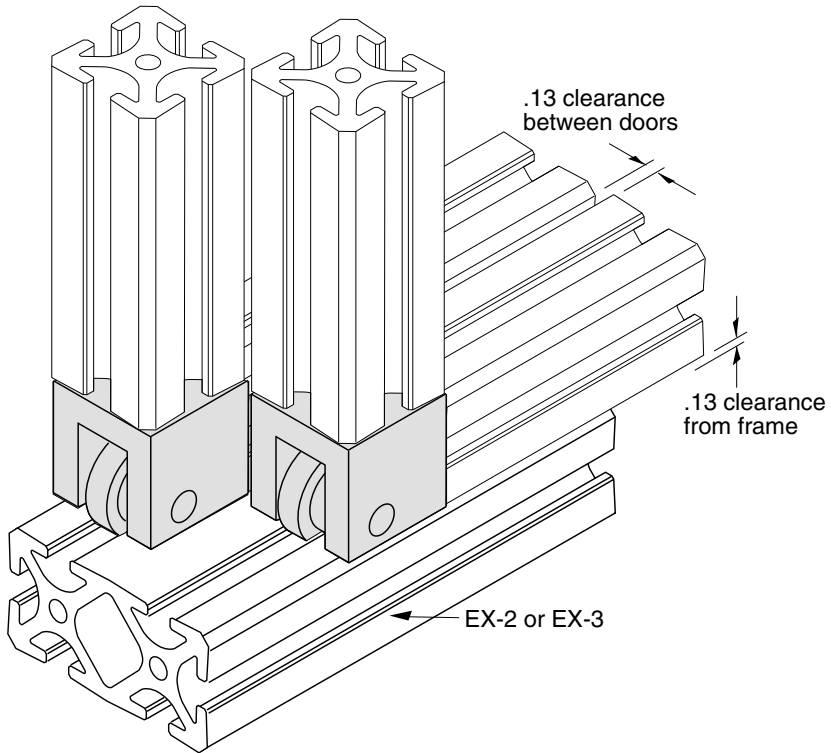

ER-BL

5/16" SLOTS

Hardware Included
Load Capacity 25 lbs.

Roller Material - DELRIN
Block Material - Aluminum (Clear Anodized)