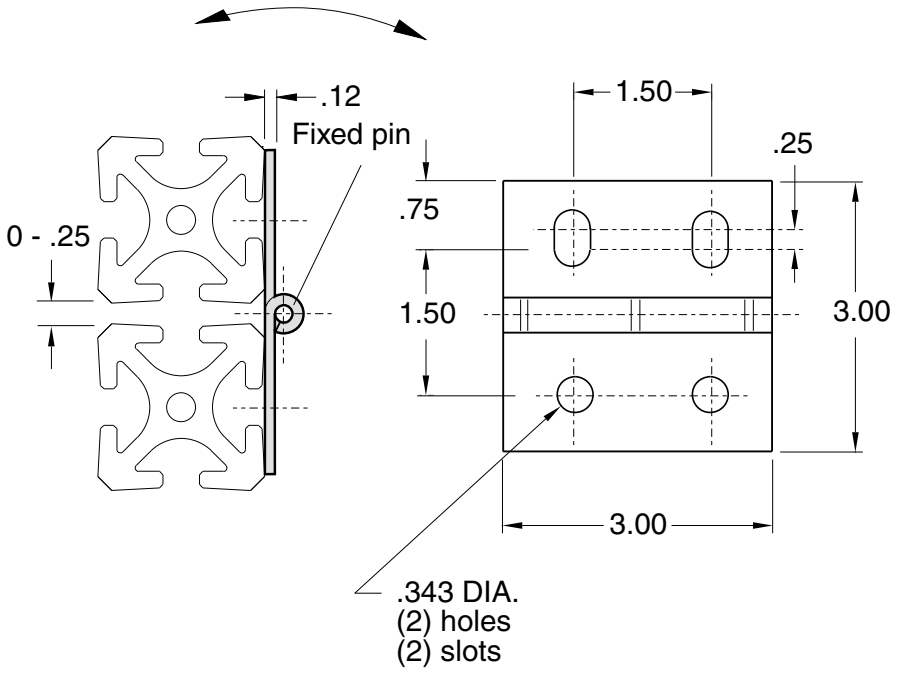

**EF-75**

**5/16" SLOTS**

Hardware Included

Material - Steel  
Finish - Black Powder Coat