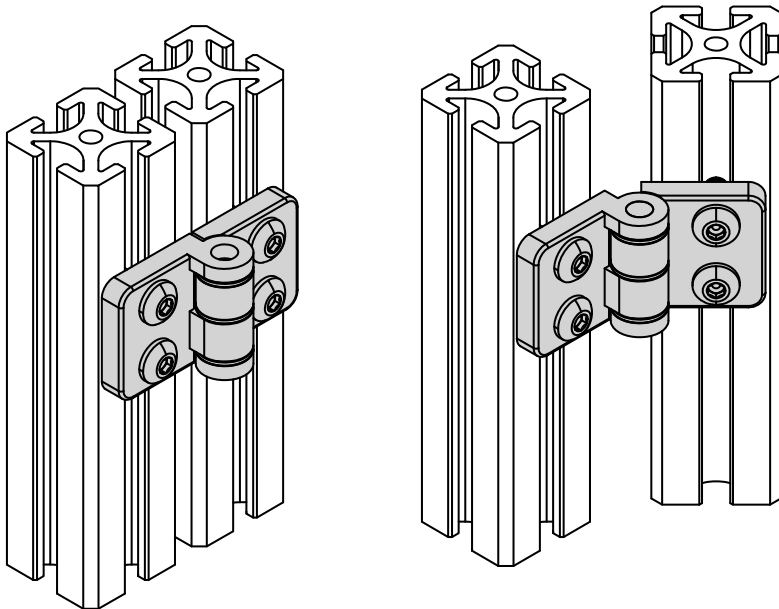

Die Cast Zinc Hinge

EF-73

5/16" SLOTS

Hardware Included

**Material - Zinc Die Cast
Finish - Black Powder Coat**