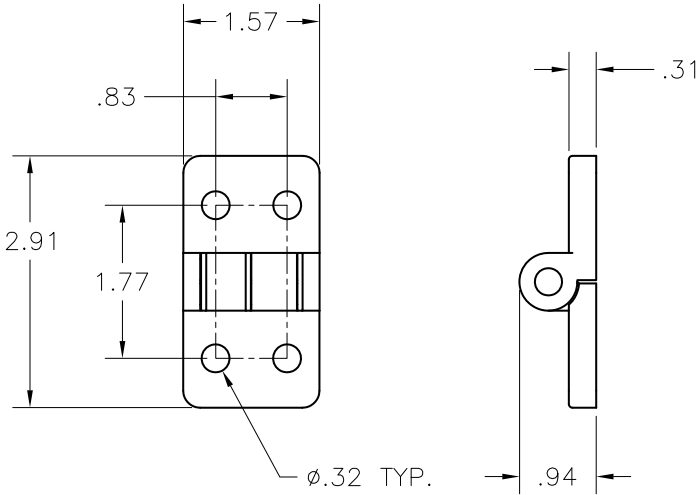

Die Cast Zinc Hinge

EF-73

5/16" SLOTS

Hardware Included

**Material - Zinc Die Cast
Finish - Black Powder Coat**