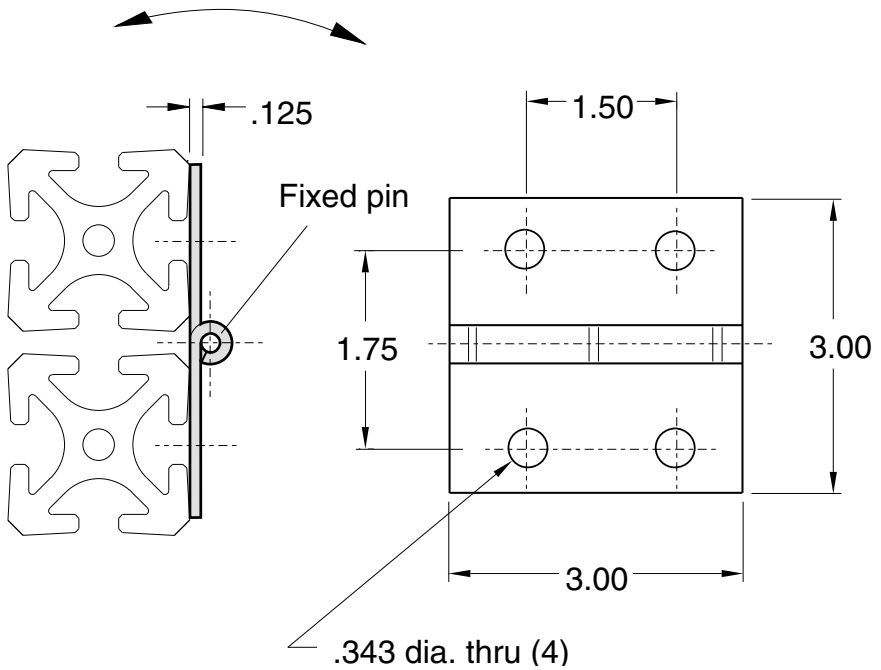

**5/16" SLOTS**

**Hardware Included**

**Material - Steel**  
**Finish - Black Powder Coat**