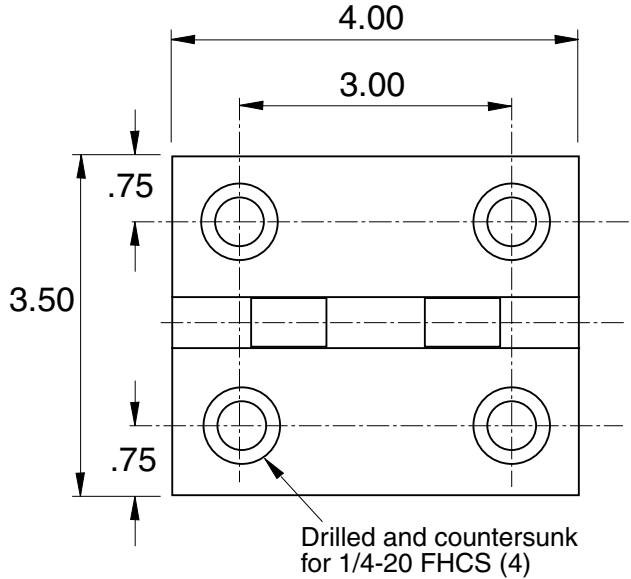

# Hidden Steel Hinge (.33" slot size)

**EF-70**

**5/16" SLOTS**

Hardware Included

Material - Steel  
Finish - Black Powder Coat