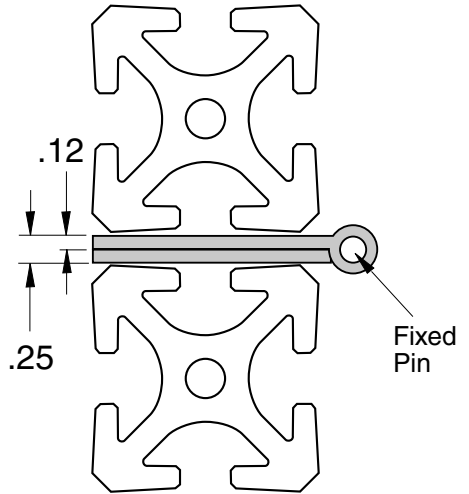

# Hidden Steel Hinge (.33" slot size)

**EF-70**

**5/16" SLOTS**

Hardware Included

Material - Steel  
Finish - Black Powder Coat