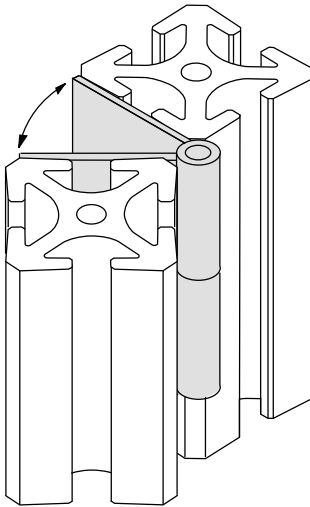

# Hidden Steel Hinge (.33" slot size)

**EF-70**

**5/16" SLOTS**

Hardware Included

Material - Steel  
Finish - Black Powder Coat