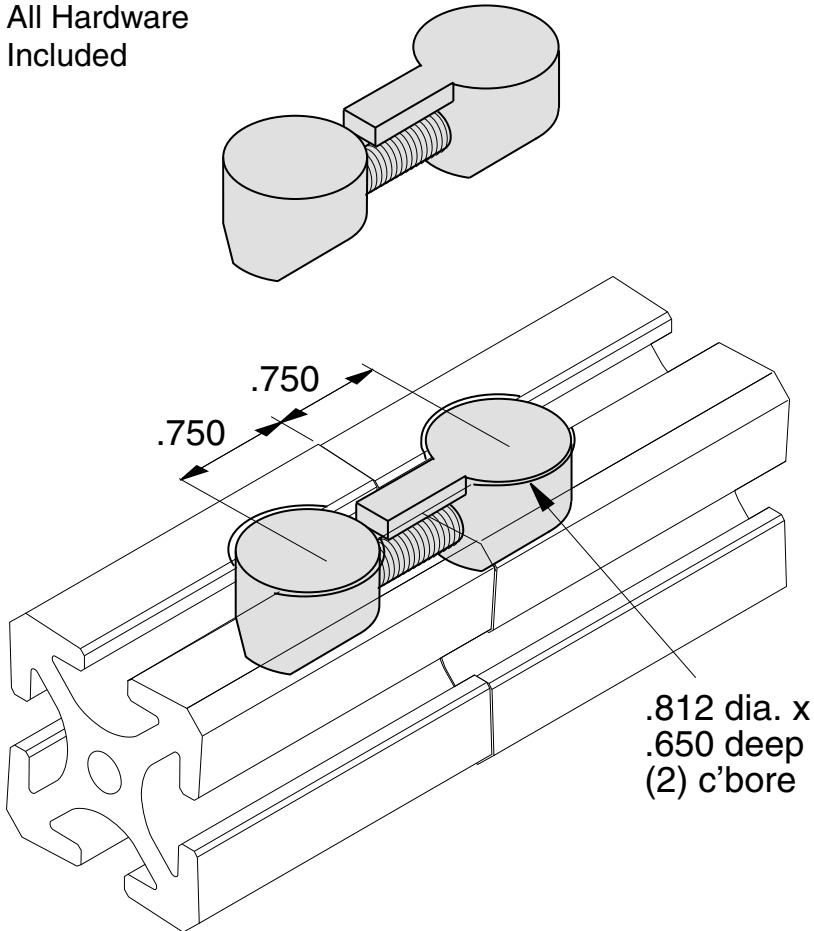

	EF-61
with metric hardware	EF-61M
with stainless steel bolt	EF-61SS

All Hardware
Included

5/16" SLOTS

Material:
Anchor - Cast Zinc, Zinc Plated
Bolt - Steel, Black Oxide Coating
T-nut - Steel Zinc Coated