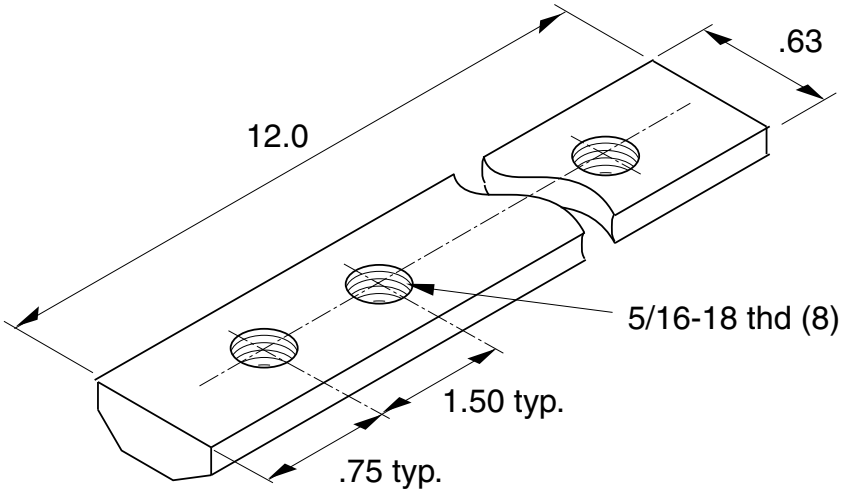

.33 Slot Width

EF-53

5/16" SLOTS

EF-53 12" length
EF-53-6 6" length

Special lengths can be provided on request

Material - Steel
Finish - Zinc Plated