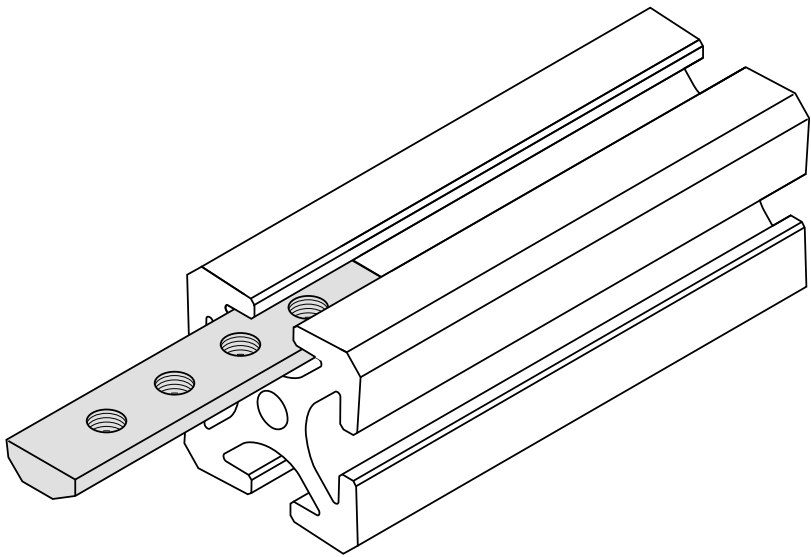

.33 Slot Width

EF-53

5/16" SLOTS

EF-53 12" length
EF-53-6 6" length

Special lengths can be provided on request

Material - Steel
Finish - Zinc Plated