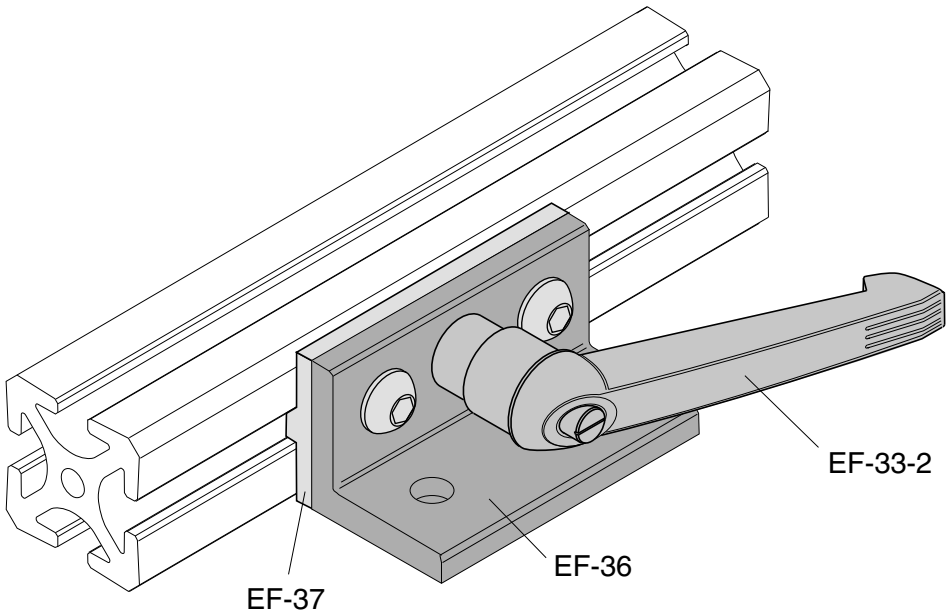

# Slider Assembly

<b>EF-38</b>
<b>EF-38S</b>

Slider Assembly (as shown)

Slider Assembly  
(less clamp handle for sliding only)

5/16" SLOTS

Recommended  
Hardware  
(2) EF-157-.63  
(2) EF-2A T-nut