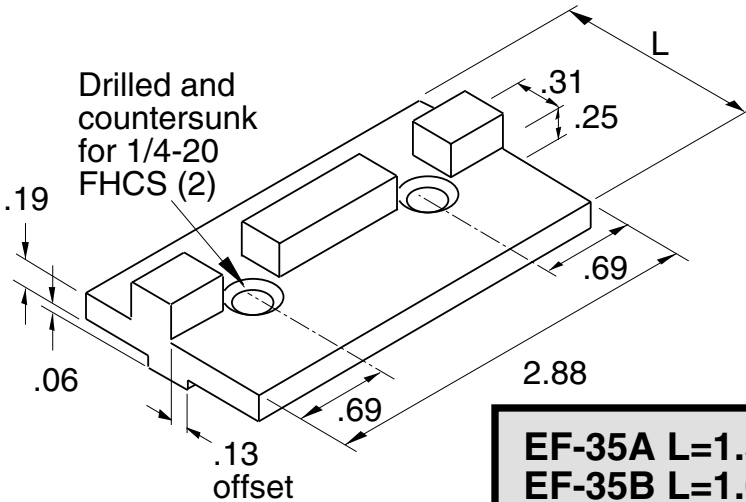

EF-35

EF-35A L=1.50
EF-35B L=1.0

5/16" SLOTS

Load Capacity = 50 lbs.

Bearing Material - DELRIN (white)