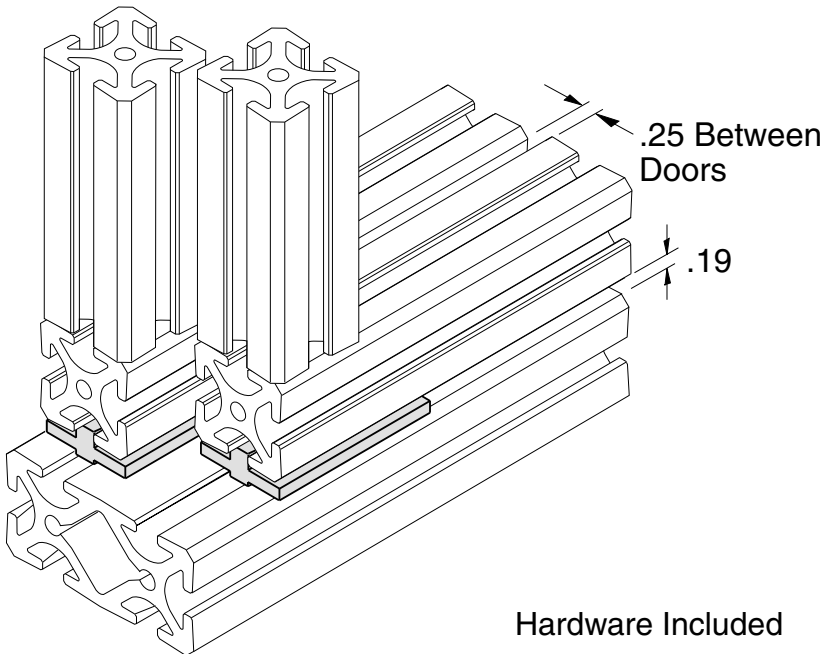

EF-35

EF-35A L=1.50
EF-35B L=1.0

5/16" SLOTS

Load Capacity = 50 lbs.

Bearing Material - DELRIN (white)