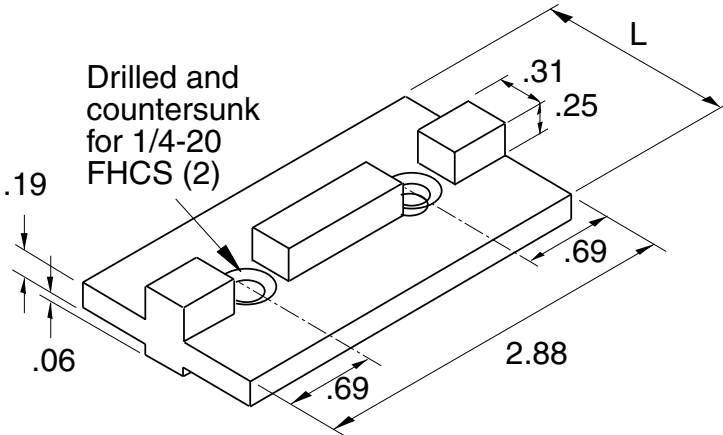

# Bearing Block (Plastic)

**EF-34**

**5/16" SLOTS**

**EF-34A L=1.50**  
**EF-34B L=1.0**

Hardware Included

Bearing Material - DELRIN (white)