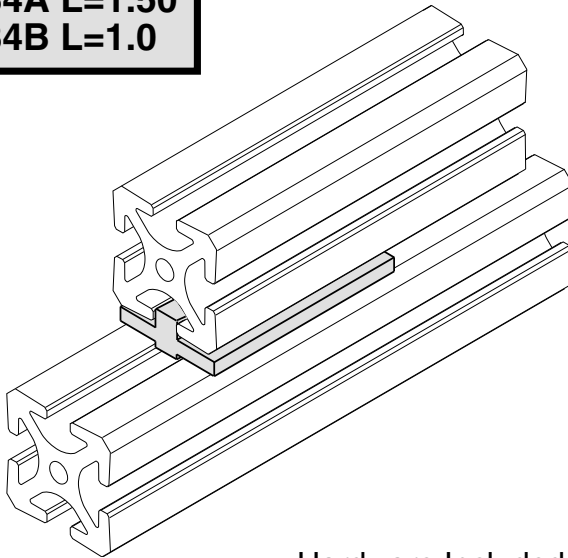

# Bearing Block (Plastic)

**EF-34**

**5/16" SLOTS**

**EF-34A L=1.50**  
**EF-34B L=1.0**

Hardware Included

Bearing Material - DELRIN (white)