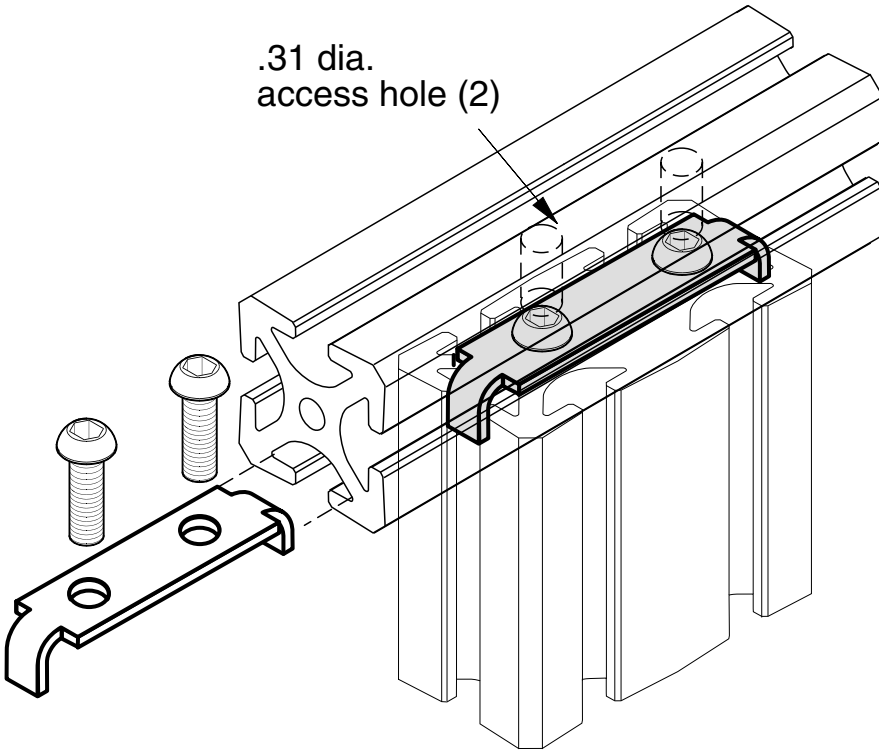

Double Universal Connector

EF-29D 33 wide slot

5/16" SLOTS

Requires (2) EF-12-1.0 BHCS

Material - Steel
Finish - Zinc Plated