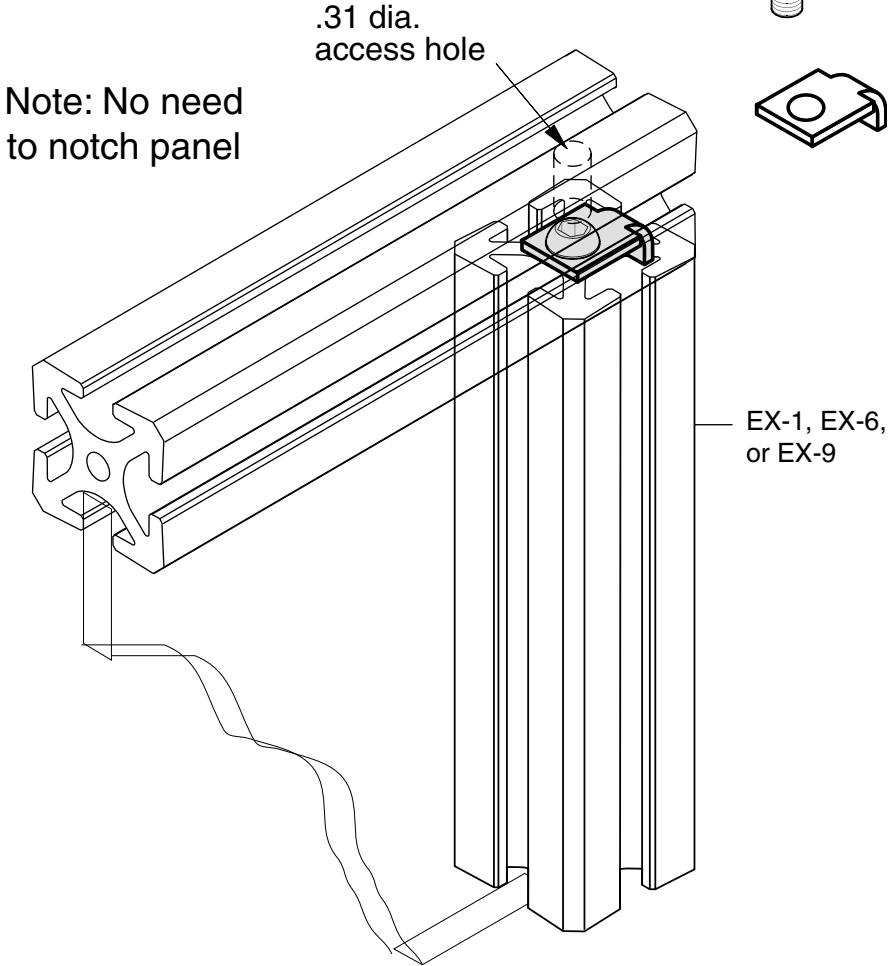

# Universal Connector

<b>EF-29A</b>	zinc plated steel
<b>EF-SS29A</b>	stainless steel

5/16" SLOTS

Requires (1) EF-12-1.0  
or (1) EF-12SS-1.0 BHCS