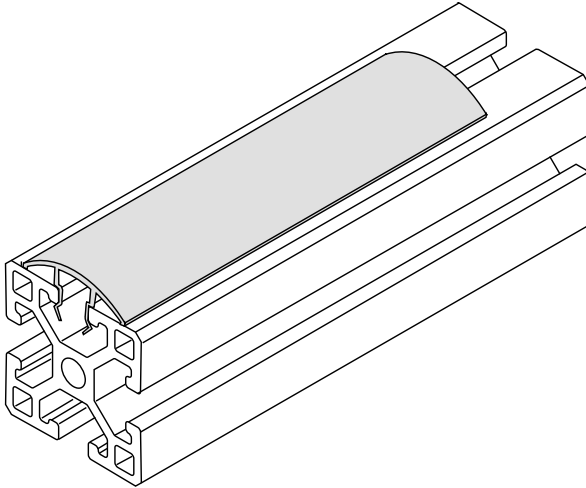

EF-28

use on all 5/16" slot extrusions
with 1.5" sides

5/16" SLOTS

Standard length 72"

Can be used as hand-rail covers

Material - Rigid PVC
Color - Black