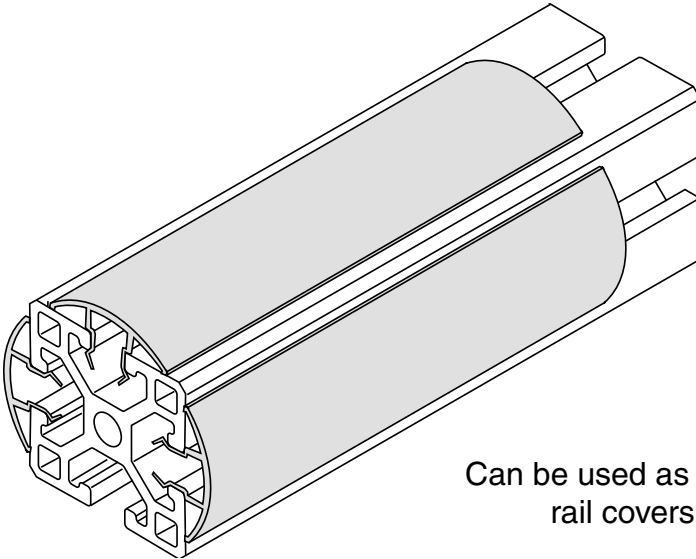

EF-28

use on all 5/16" slot extrusions
with 1.5" sides

5/16" SLOTS

Standard length 72"

Can be used as hand-rail covers

Material - Rigid PVC
Color - Black