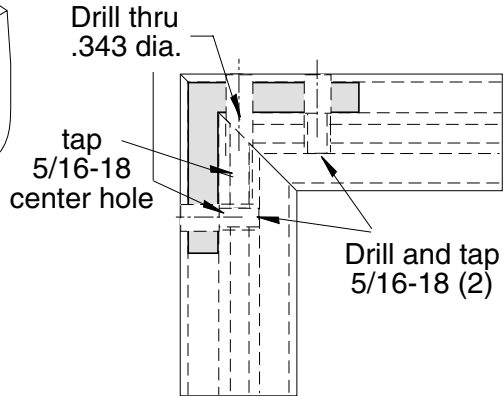

Internal Corner Bracket

EF-27A use with EX-52 and EX-54

5/16" SLOTS

Hardware
Included

Note: This is the strongest door corner available anywhere.

Material - Steel
Finish - Zinc Plated