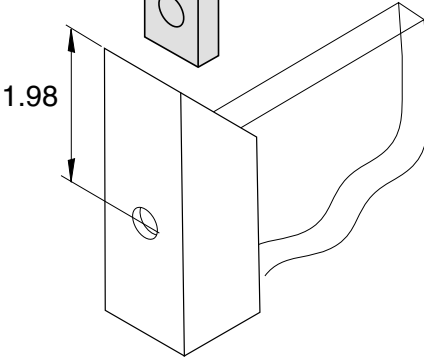

Internal Corner Bracket

EF-27A use with EX-52 and EX-54

5/16" SLOTS

Hardware
Included

Note: This is the strongest door corner available anywhere.

Material - Steel
Finish - Zinc Plated