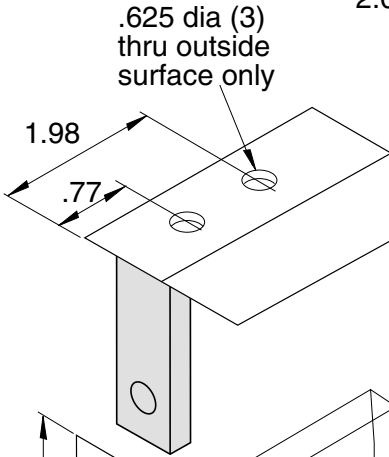

Internal Corner Bracket

EF-27A use with EX-52 and EX-54

5/16" SLOTS

Hardware
Included

Note: This is the strongest door corner available anywhere.

Material - Steel
Finish - Zinc Plated