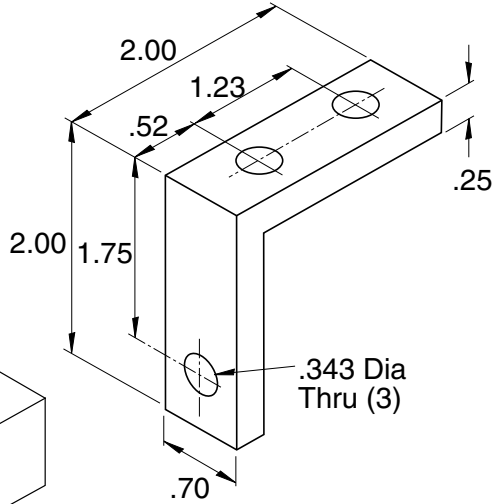

Internal Corner Bracket

EF-27A use with EX-52 and EX-54

5/16" SLOTS

Hardware
Included

Note: This is the strongest door corner available anywhere.

Material - Steel
Finish - Zinc Plated