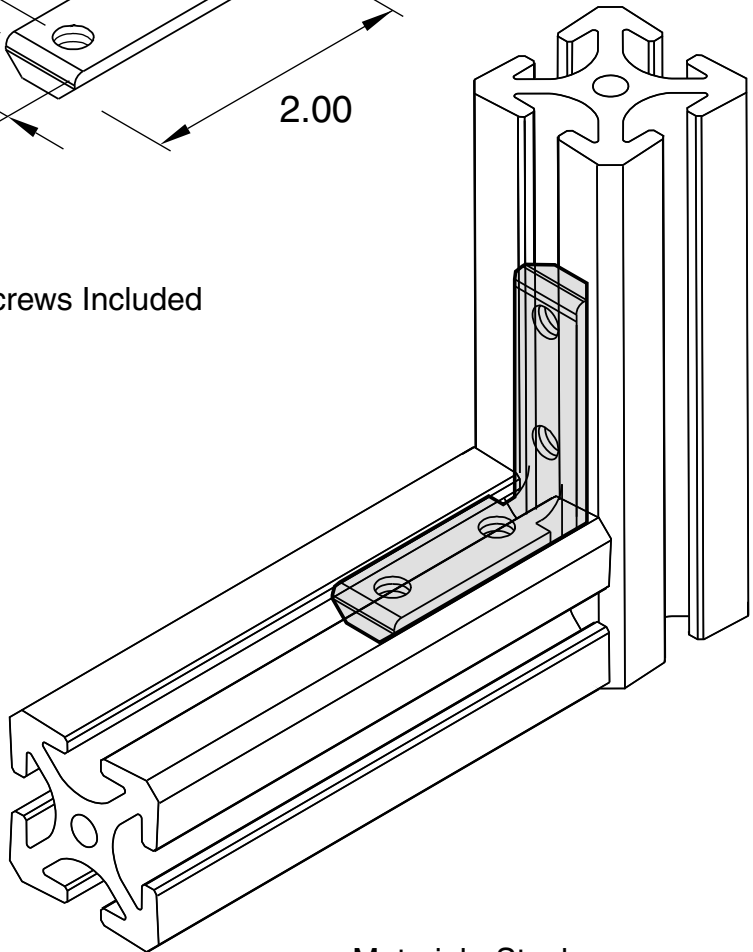

1/4-20 Set Screws Included

**5/16" SLOTS**

**Material - Steel  
Finish - Zinc Plated**