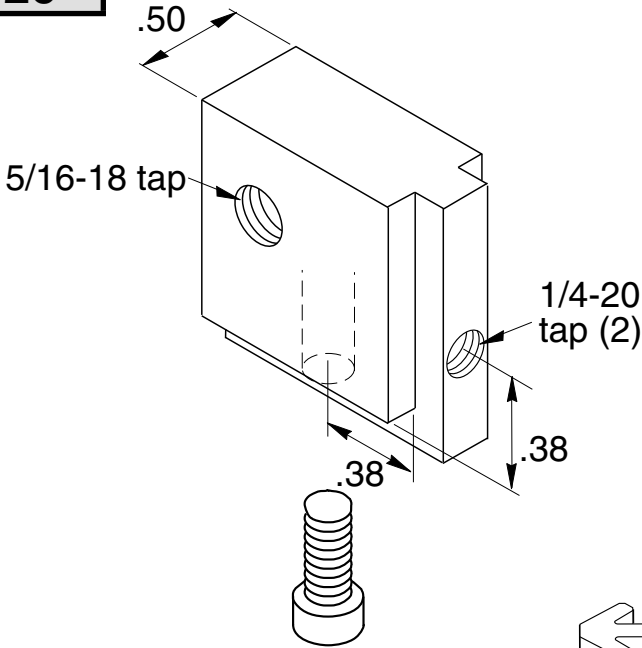

EF-26

5/16" SLOTS

Recommended Hardware
(2) 11-225 SHCS
(1) EF-12-.63 BHCS

Material - Aluminum
Finish - Clear Anodize