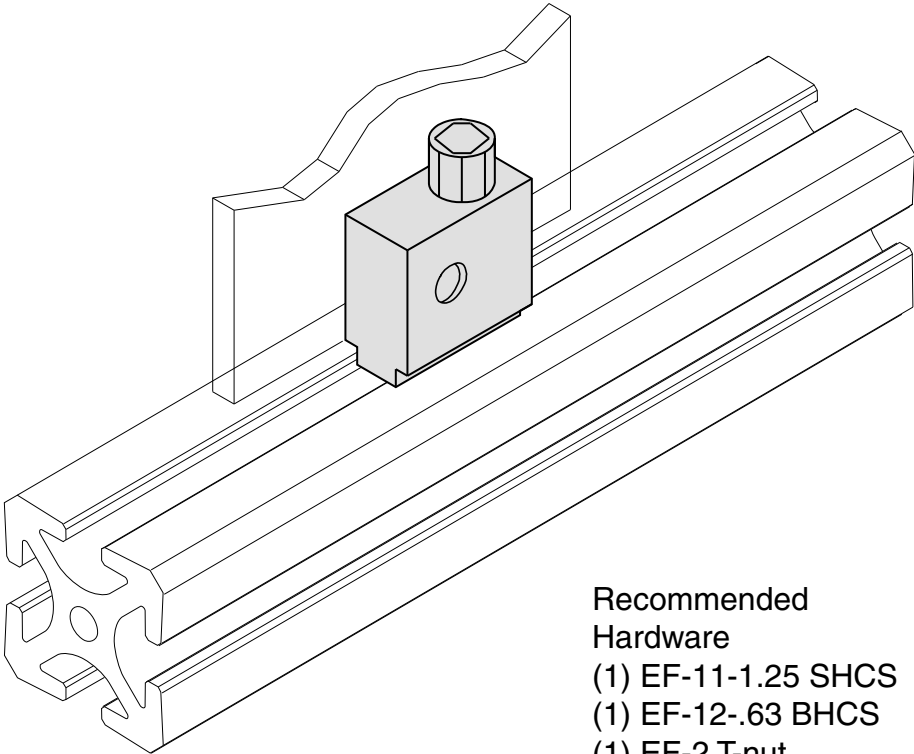

**EF-25**

5/16" SLOTS

Material - Aluminum  
Finish - Clear Anodize