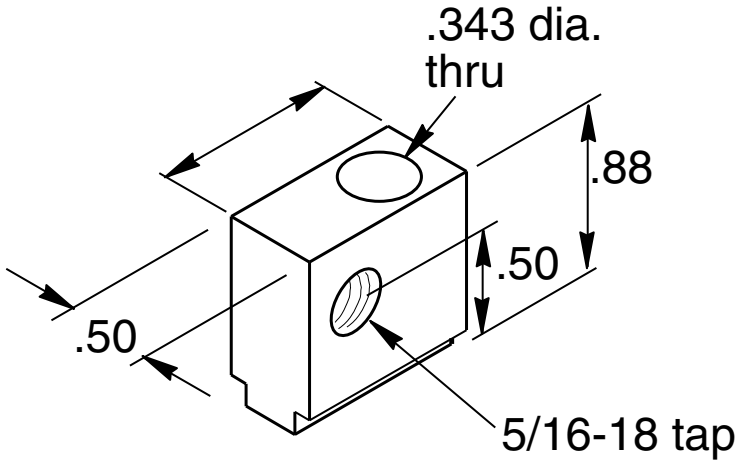

**EF-25**

5/16" SLOTS

Material - Aluminum  
Finish - Clear Anodize