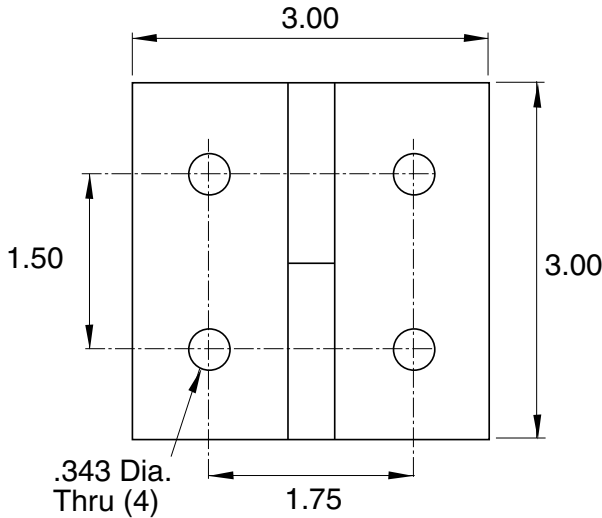

Zinc Plated	EF-21LH
Flat Black Powder Coat	BLF-21LH
Zinc Plated	EF-21RH
Flat Black Powder Coat	BLF-21RH

5/16" SLOTS

EF-21LH Left Hand

EF-21RH Right Hand

Hardware Included

Material - Steel