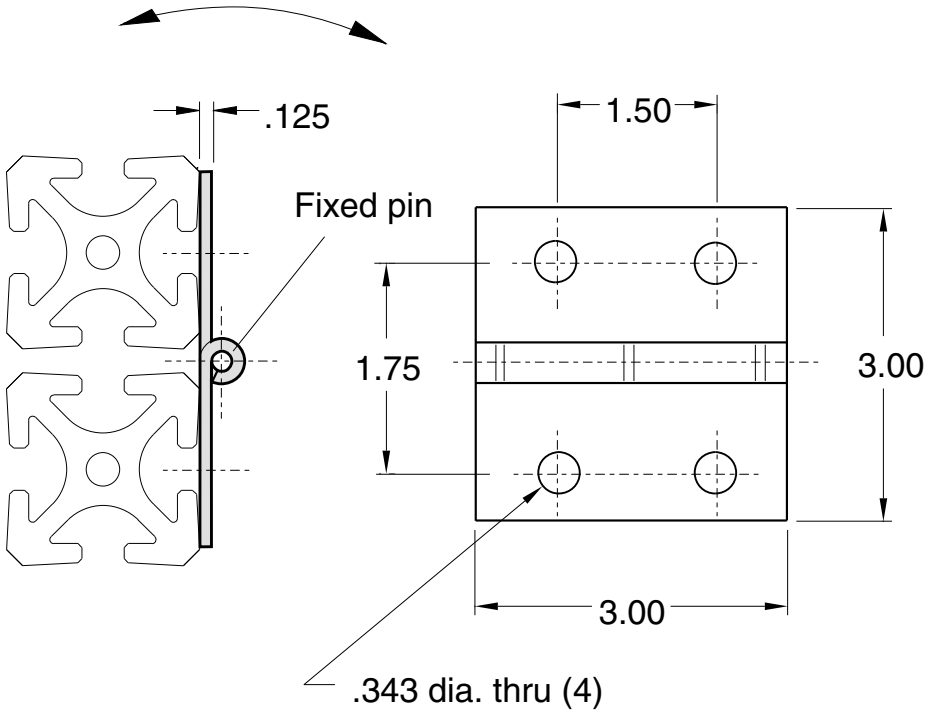

5/16" SLOTS

Hardware Included

Material - Aluminum
Finish - Clear Anodize