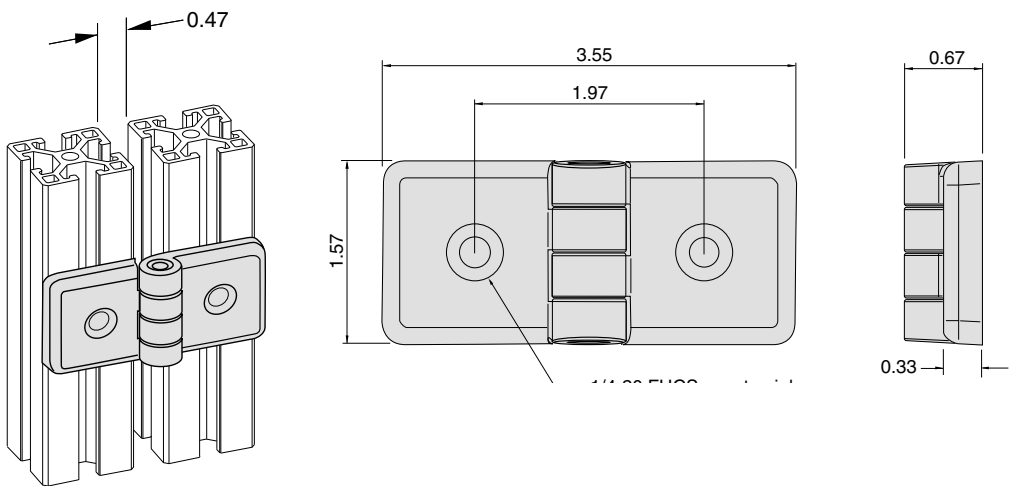

**Plastic Hinge  
(Adjustable Friction Type)**

**EF-20**

**5/16" SLOTS**

Hardware Included

Material - Plastic

**EF-76**

**Heavy Duty Plastic Hinge**

Hardware Included