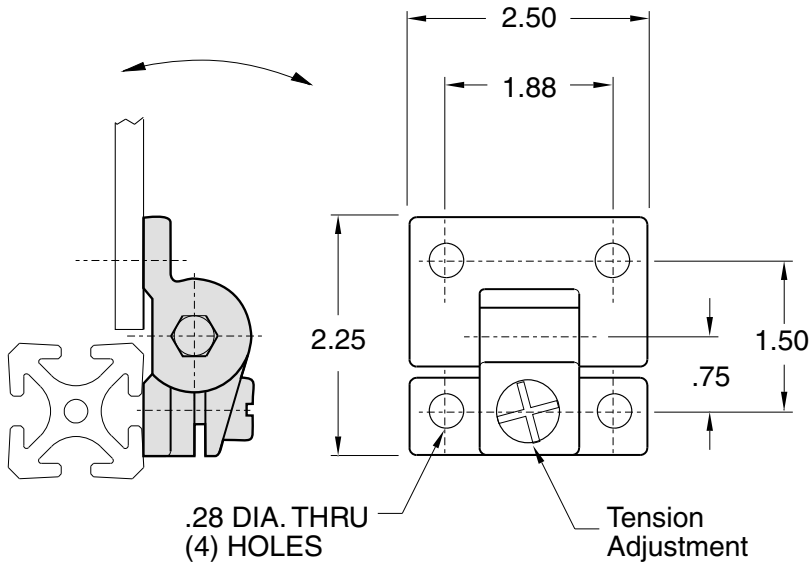

**Plastic Hinge  
(Adjustable Friction Type)**

**EF-20**

**5/16" SLOTS**

Hardware Included

Material - Plastic

**EF-76**

**Heavy Duty Plastic Hinge**

Hardware Included

Material - Black Nylon