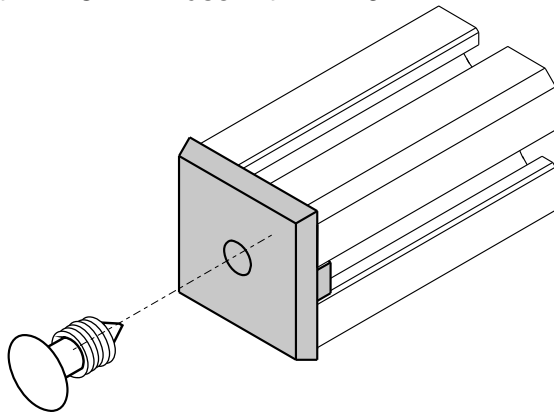

EF-19-G
use with EX-82

EF-19-H
use with EX-81

EF-19-I
use with EX-57

EF-19-J
use with EX-26

5/16" SLOTS

Push Lock Fasteners included with ALL end plates

Material - Black ABS Plastic

Note: for metal covers, consult the factory.