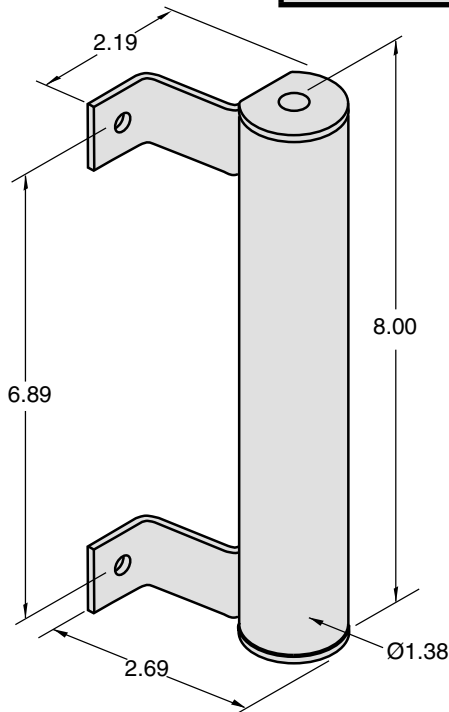

**Extruded Door Hand Grip**

**Black powder coat**  
**Yellow powder coat**

**EF-182-EX11**  
**EF-182-YW11**

**Offset Round Extrusion Door Handle**

**EF-183-EX11**

Hardware  
Included

**1/4" SLOTS**