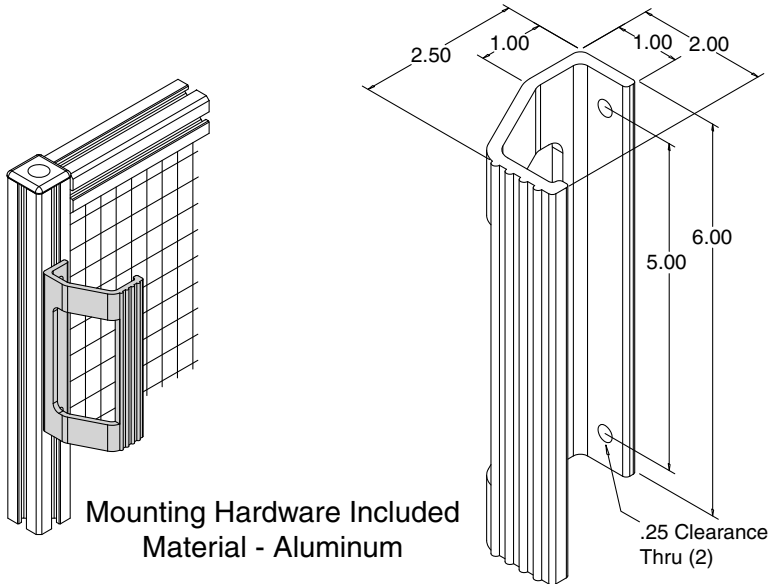

**Extruded Door Hand Grip**

**Black powder coat**  
**Yellow powder coat**

**EF-182-EX11**  
**EF-182-YW11**

**Offset Round Extrusion Door Handle**

**EF-183-EX11**

Hardware  
Included

**1/4" SLOTS**