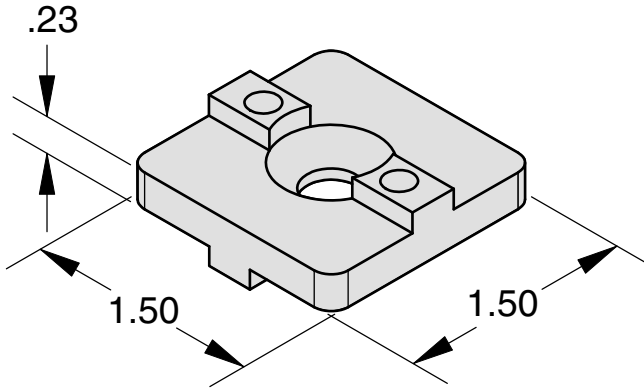

hardware included

metric hardware included

EF-100

EF-100M

5/16" SLOTS

**Material - Cast Zinc
Finish - Zinc Plated**