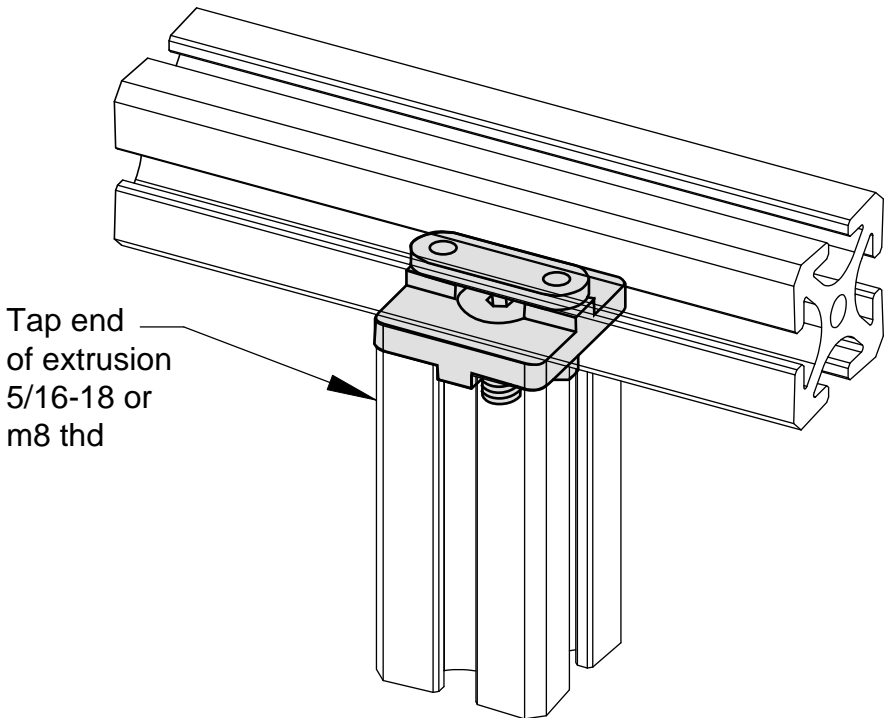

hardware included

metric hardware included

EF-100

EF-100M

5/16" SLOTS

**Material - Cast Zinc
Finish - Zinc Plated**