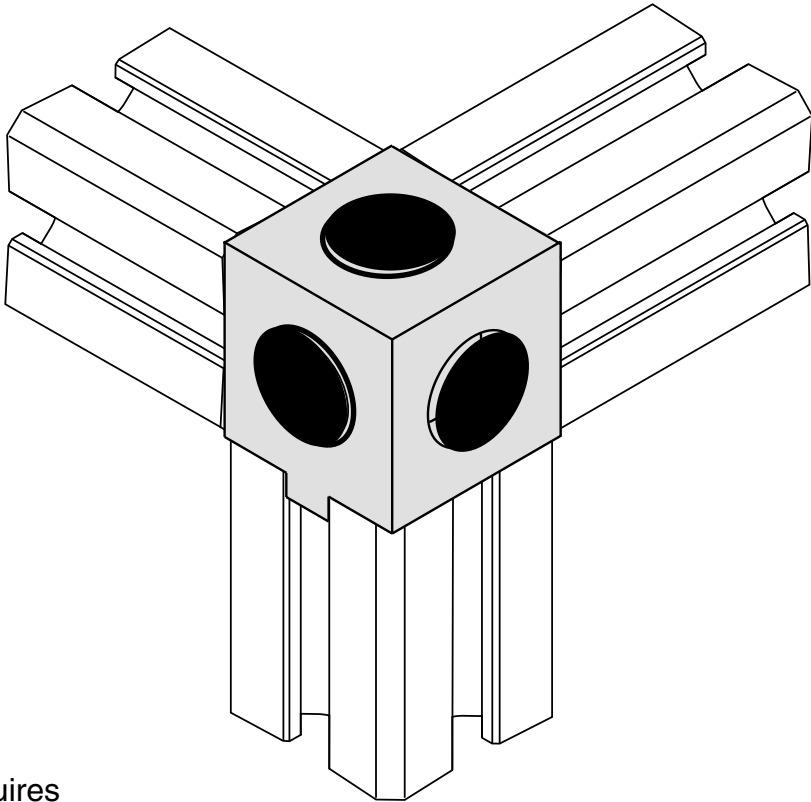

3-way Castle Corner

ECC-A

5/16" SLOTS

Requires
(3) EF-12-.75 BHCS

Hole plugs included

Material - Aluminum
Finish - Clear Anodize