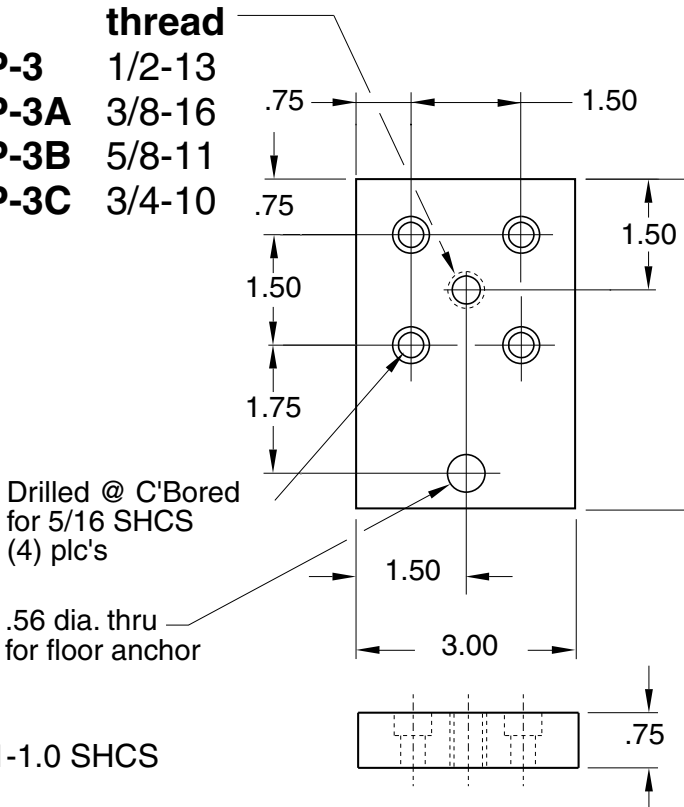

EBP-3
EBP-3A
EBP-3B
EBP-3C

5/16" SLOTS

	thread
EBP-3	1/2-13
EBP-3A	3/8-16
EBP-3B	5/8-11
EBP-3C	3/4-10

Requires
(4) EF-11-1.0 SHCS

Material - Aluminum
Finish - Clear Anodize