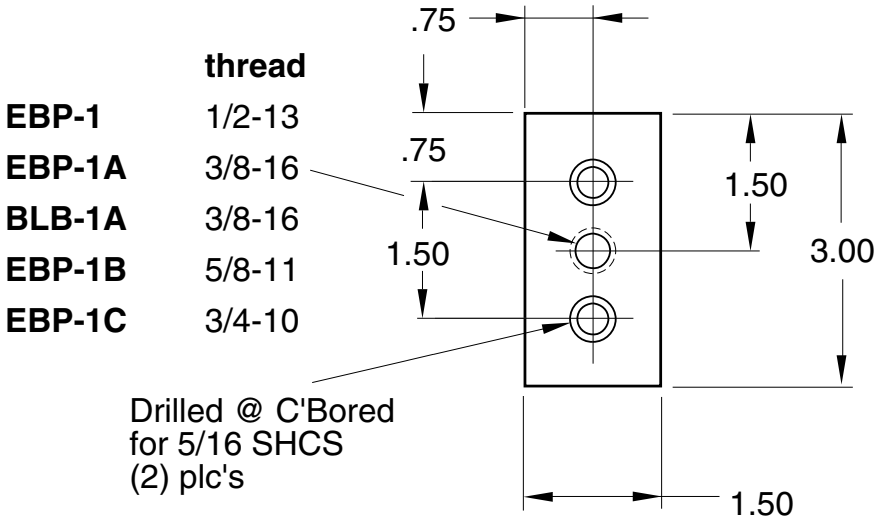

Clear Anodized
 Clear Anodized
Flat Black Powder Coat
 Clear Anodized
 Clear Anodized

EBP-1
EBP-1A
BLB-1A
EBP-1B
EBP-1C

5/16" SLOTS

Requires
 (2) EF-11-1.0 SHCS

Material - Aluminum