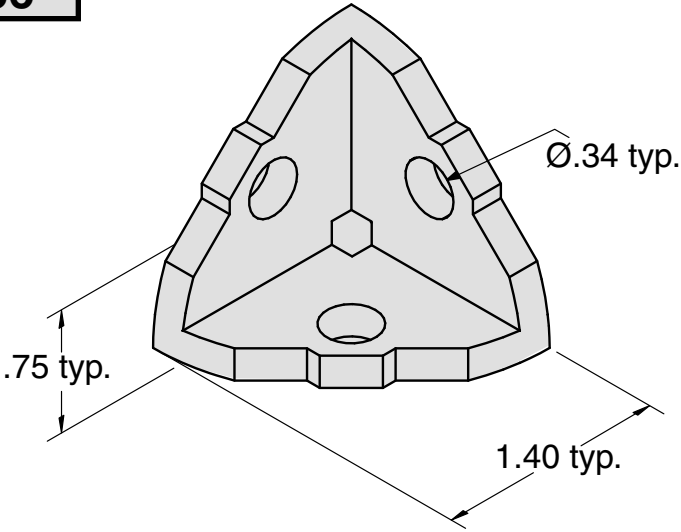

EB-86

5/16" SLOTS

Hardware Included

Material -Bracket: Die Cast Zinc
Cap: Reinforced Nylon