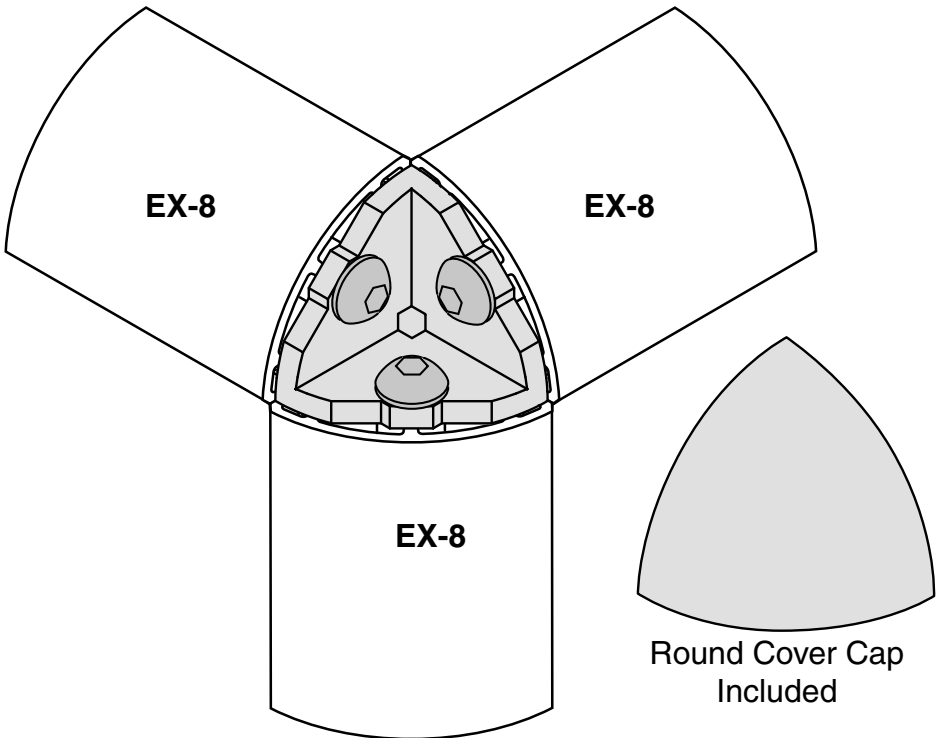

EB-86

5/16" SLOTS

Hardware Included

Material -Bracket: Die Cast Zinc
Cap: Reinforced Nylon