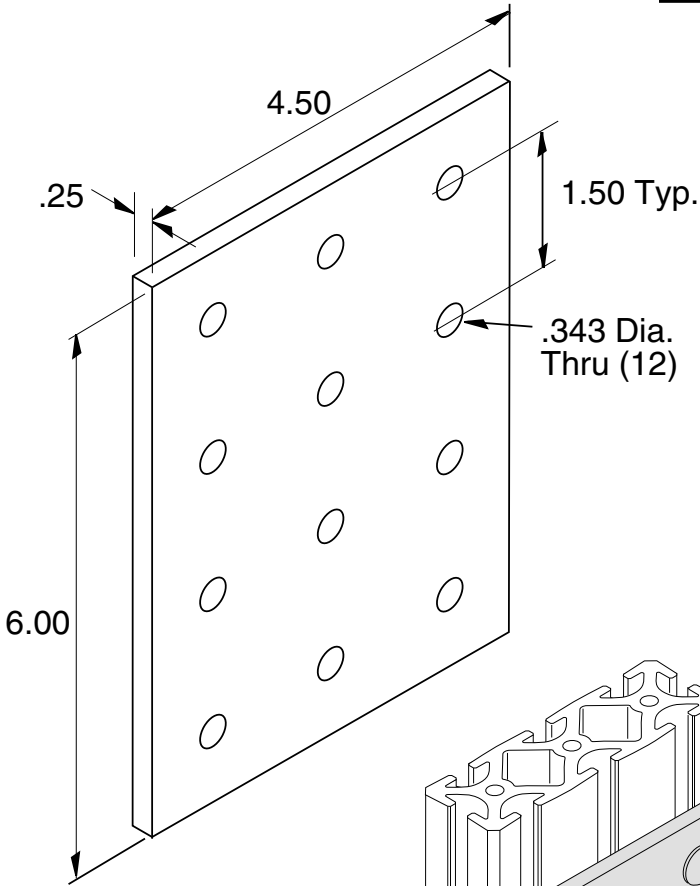

Clear Anodized
Flat Black Powder Coat

EB-84

BLB-84

5/16" SLOTS

Recommended
Hardware
(12) EF-12- .63 BHCS
(12) EF-2 T-nut

Material - Aluminum