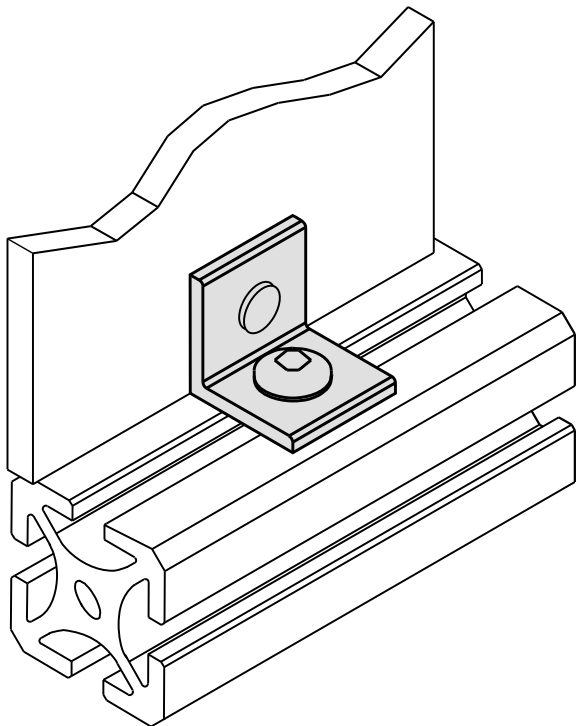

Clear Anodized  
Flat Black Powder Coat

<b>EB-80</b>
<b>BLB-80</b>

Note:  
Allows flush  
mount of panel

Recommended  
Hardware

- (1) 11-231 BHCS
- (1) EF-12-.63 BHCS
- (1) EF-2 T-nut

Material - Aluminum

**5/16" SLOTS**