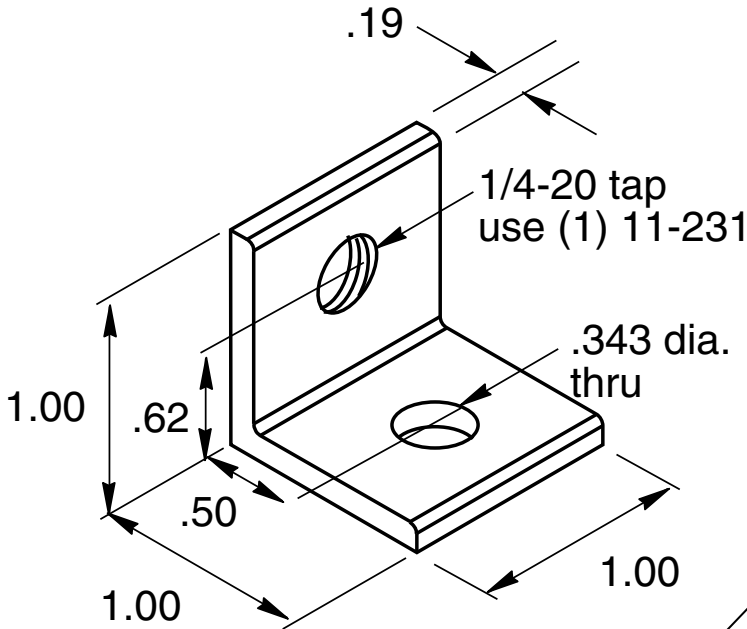

Clear Anodized  
Flat Black Powder Coat

<b>EB-80</b>
<b>BLB-80</b>

Note:  
Allows flush  
mount of panel

Recommended  
Hardware

- (1) 11-231 BHCS
- (1) EF-12-.63 BHCS
- (1) EF-2 T-nut

Material - Aluminum

**5/16" SLOTS**