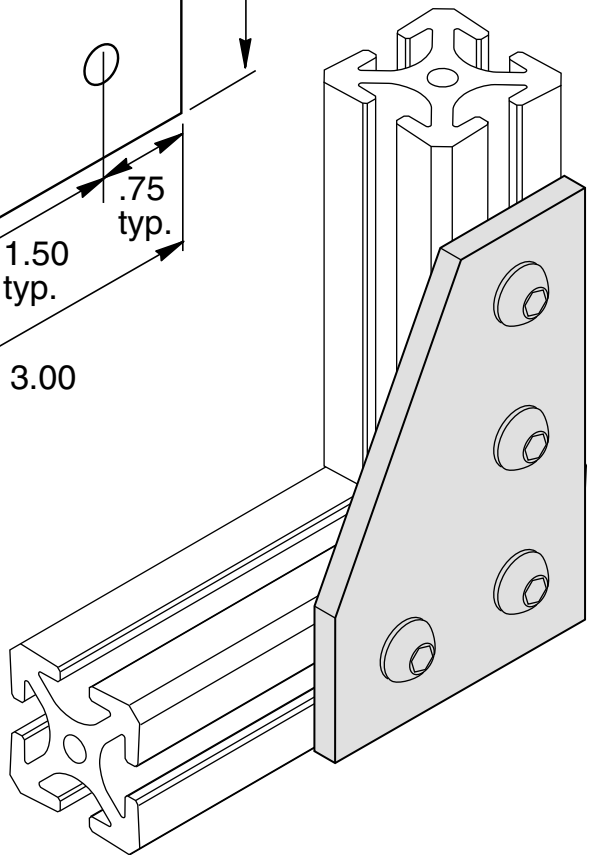

Clear Anodized  
Flat Black Powder Coat

<b>EB-79</b>
<b>BLB-79</b>

**5/16" SLOTS**

Recommended  
Hardware  
(4) EF-12-.63 BHCS  
(4) EF-2 T-nut

Material - Aluminum