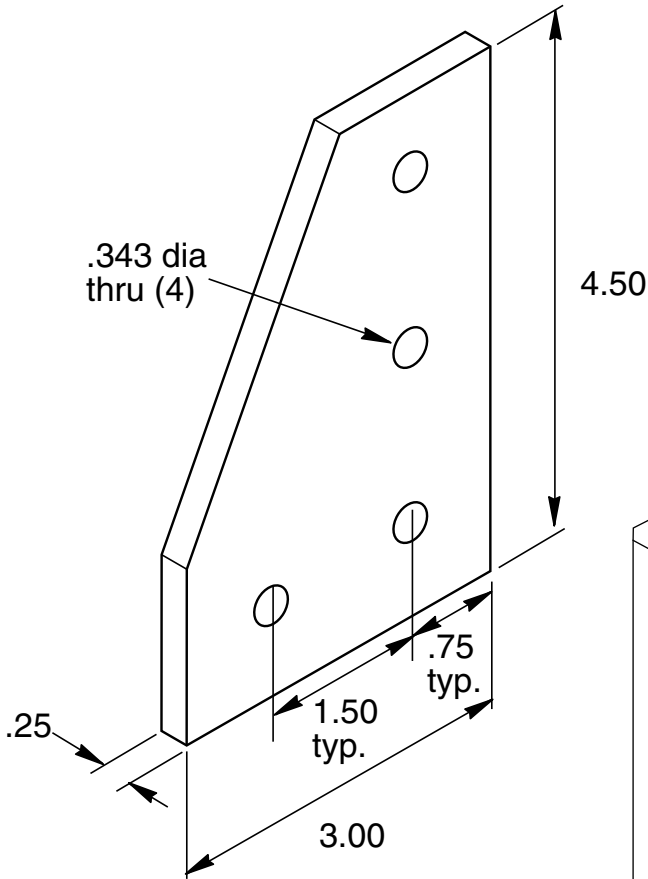

Clear Anodized  
Flat Black Powder Coat

<b>EB-79</b>
<b>BLB-79</b>

**5/16" SLOTS**

Recommended  
Hardware  
(4) EF-12-.63 BHCS  
(4) EF-2 T-nut

Material - Aluminum