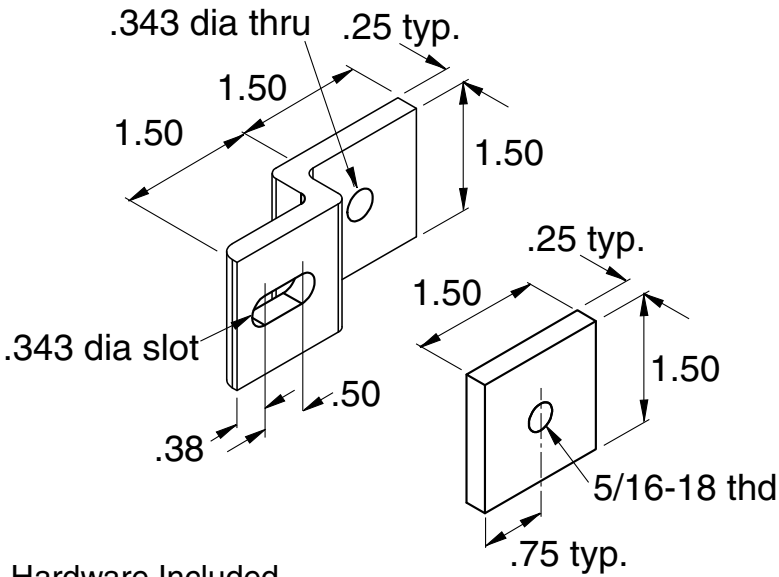

**EB-63**

5/16" SLOTS

Hardware Included

Material - Aluminum  
Finish - Clear Anodize