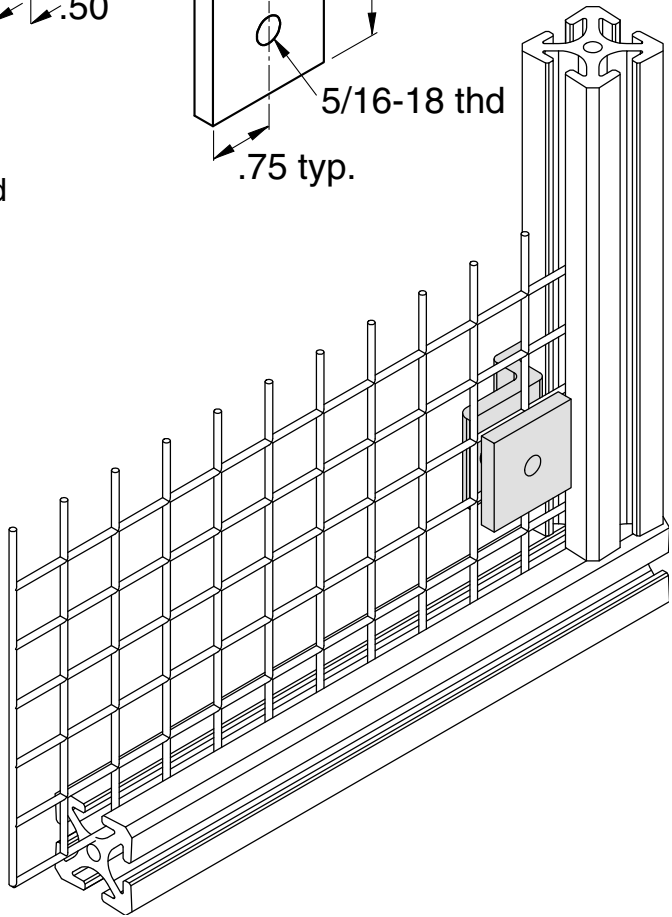

**EB-63**

5/16" SLOTS

Hardware Included

Material - Aluminum  
Finish - Clear Anodize