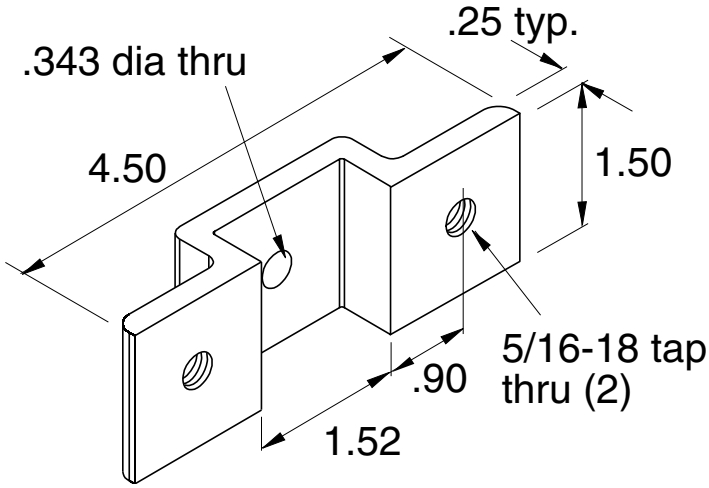

Double Panel Bracket

EB-61

5/16" SLOTS

Hardware Included

Material - Aluminum
Finish - Clear Anodize