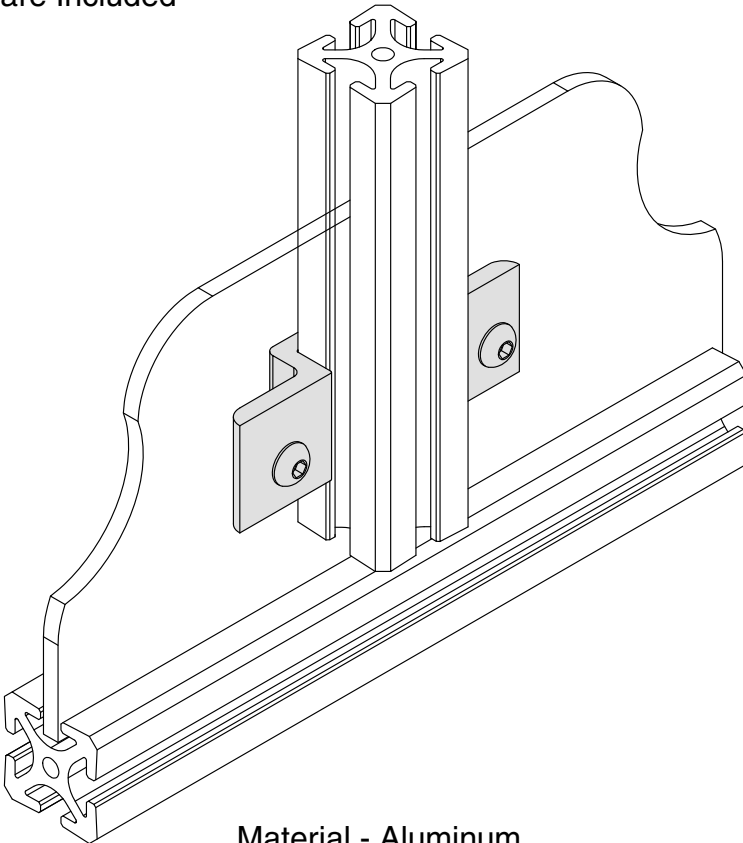

Double Panel Bracket

EB-61

5/16" SLOTS

Hardware Included

Material - Aluminum
Finish - Clear Anodize