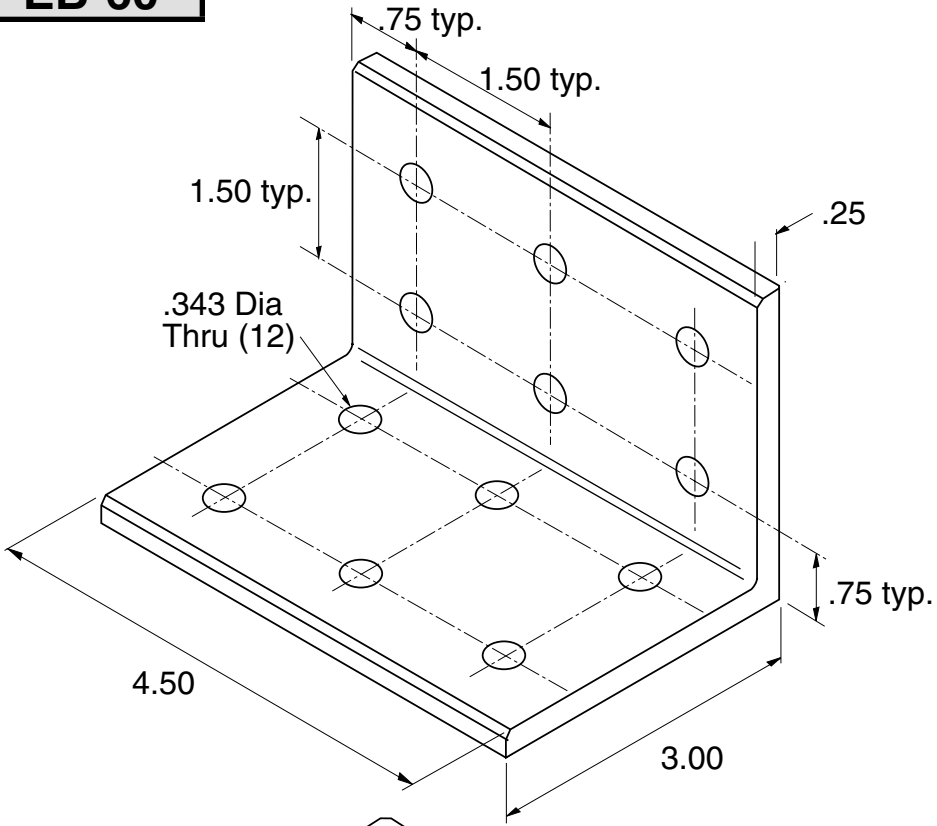

Corner Angle

EB-60

5/16" SLOTS

Recommended Hardware
(12) EF-12-.63 BHCS
(12) EF-2 T-nut

Material - Aluminum
Finish - Clear Anodize