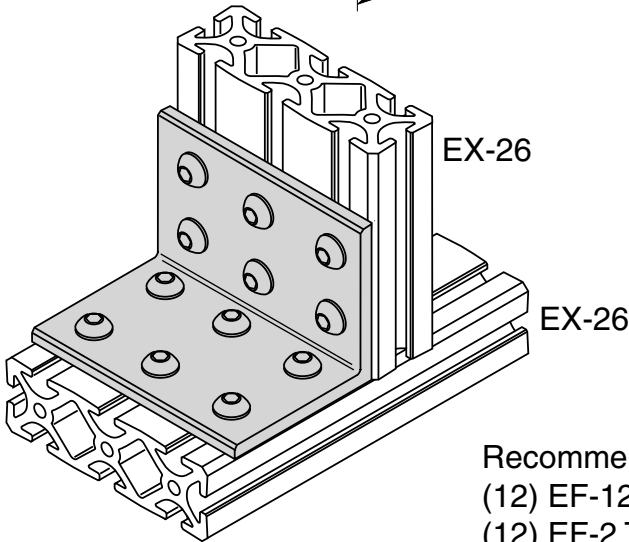

Corner Angle

EB-60

5/16" SLOTS

Recommended Hardware
(12) EF-12-.63 BHCS
(12) EF-2 T-nut

Material - Aluminum
Finish - Clear Anodize