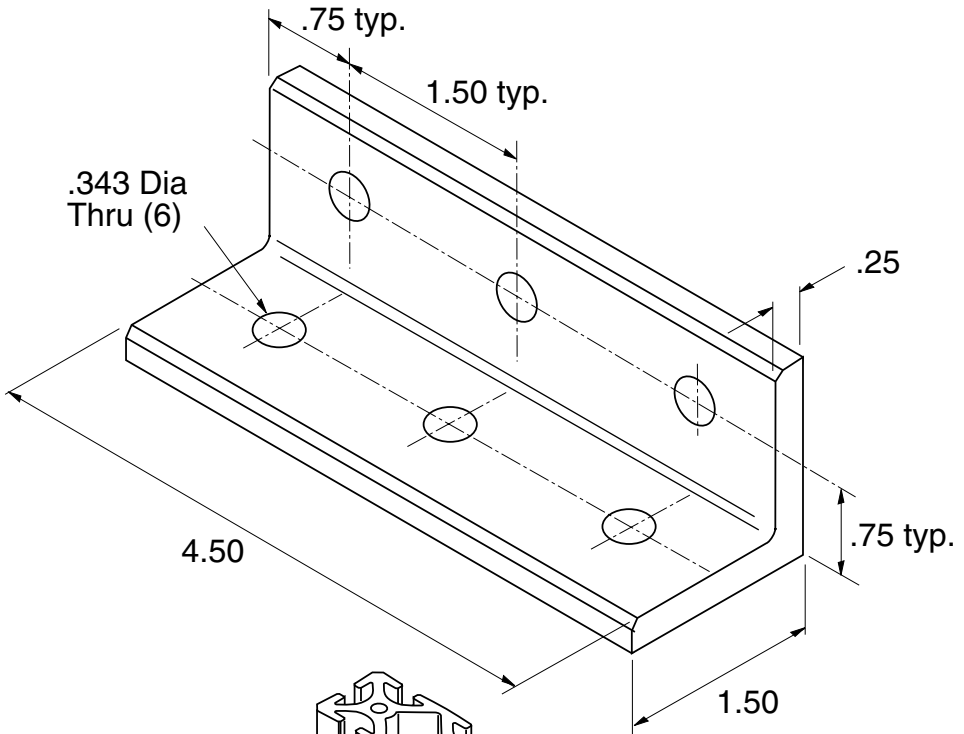

5/16" SLOTS

Recommended Hardware
 (6) EF-12-.63 BHCS
 (6) EF-2 T-nut

Material - Aluminum
 Finish - Clear Anodize