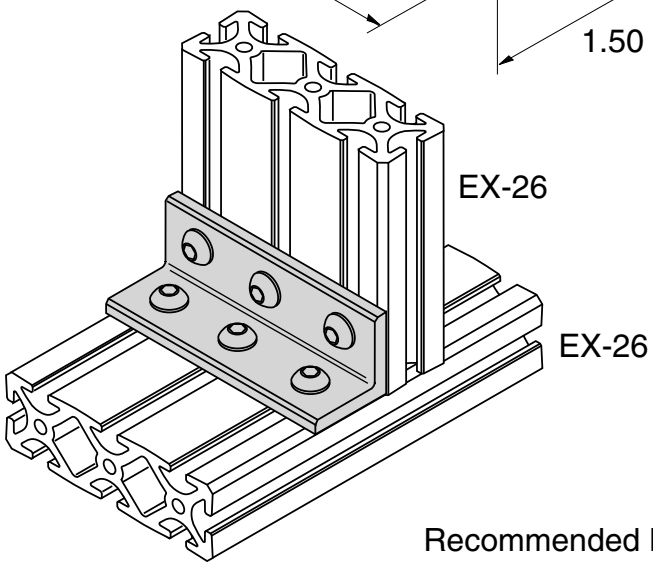

5/16" SLOTS

Recommended Hardware
 (6) EF-12-.63 BHCS
 (6) EF-2 T-nut

Material - Aluminum
 Finish - Clear Anodize