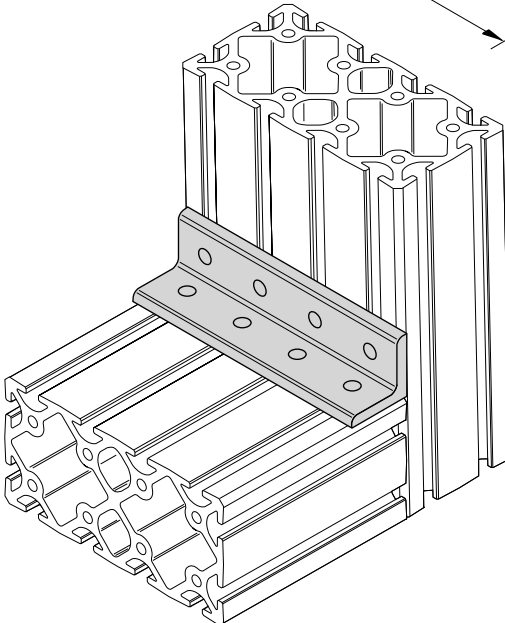

5/16" SLOTS

Recommended
Hardware
(8) EF-12-.63 BHCS
(8) EF-2 T-nut

Material - Aluminum
Finish - Clear Anodize