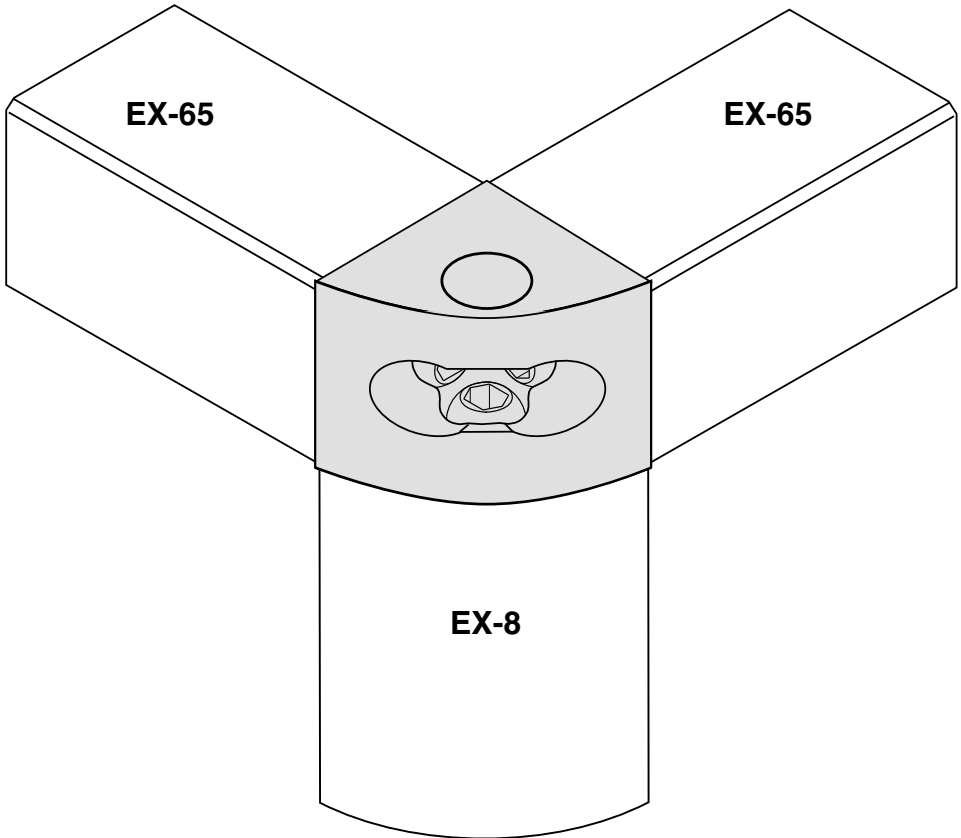

**EB-54**

5/16" SLOTS

Hardware Included

Material - Aluminum  
Finish - Grey Powder Coat