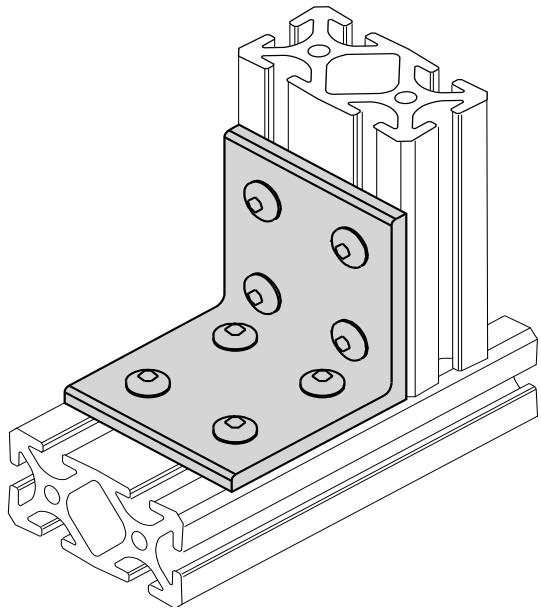

Corner Angle

EB-4
BLB-4

Clear Anodized
Flat Black Powder Coat

5/16" SLOTS

Recommended Hardware
(8) EF-12-.63 BHCS
(8) EF-2 T-nut

Material - Aluminum