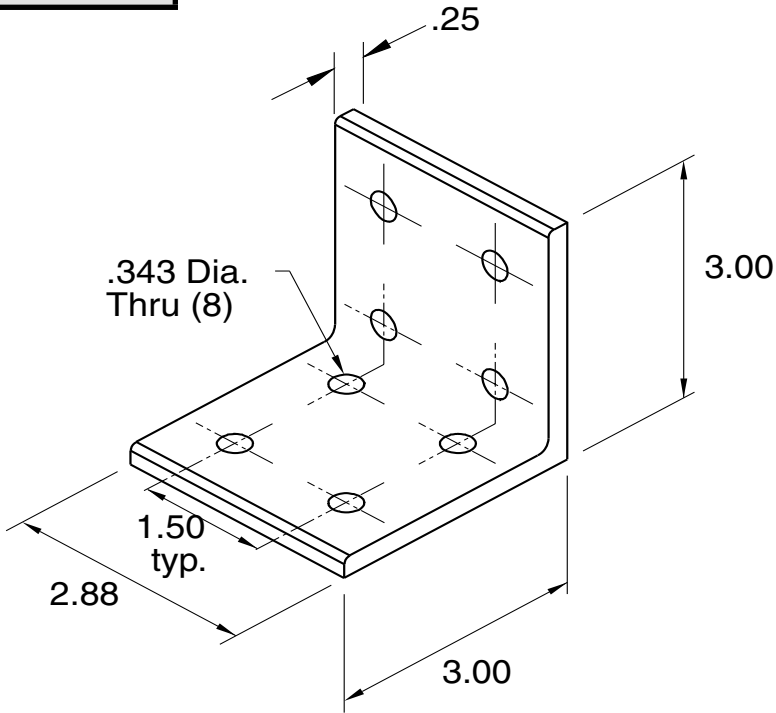

Corner Angle

EB-4
BLB-4

Clear Anodized
Flat Black Powder Coat

5/16" SLOTS

Recommended Hardware
(8) EF-12-.63 BHCS
(8) EF-2 T-nut

Material - Aluminum