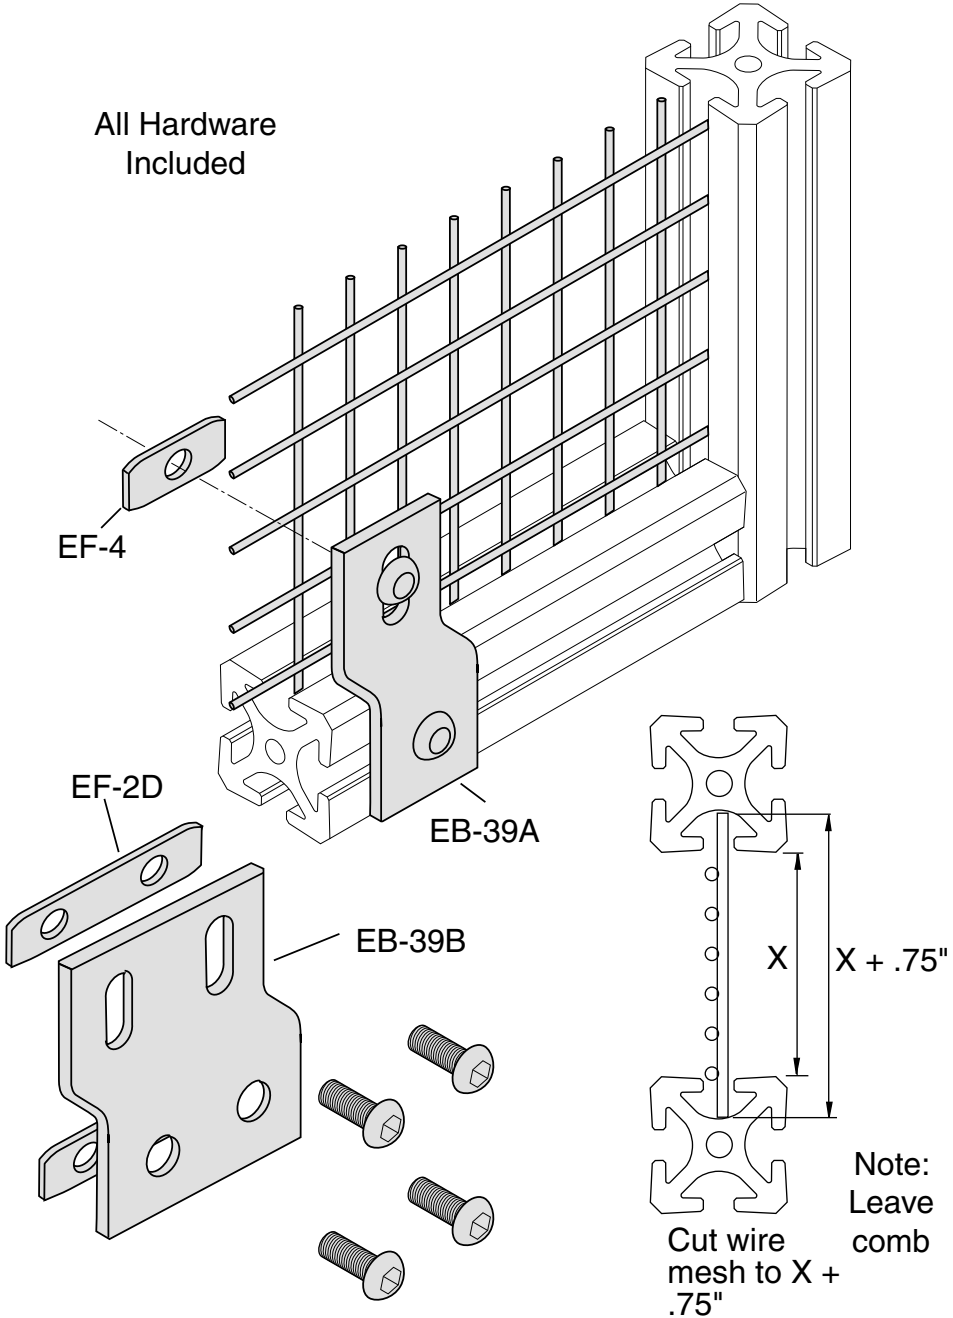

# Wire Mesh Bracket

**EB-39A**  
**EB-39B**

All Hardware  
Included

5/16" SLOTS

Material - Steel  
Finish - Black Powder Coat