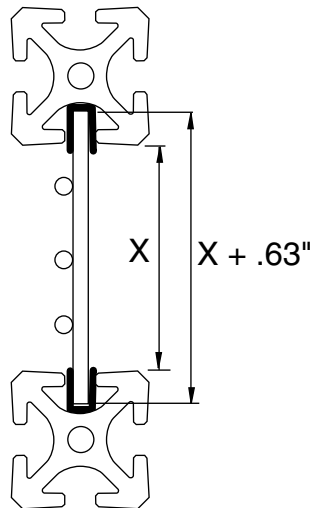

**5/16" SLOTS**

To specify length required,  
order EB-38G, length in feet.

Note: Snug fit - eliminates rattles

Cut wire  
mesh to X +  
.63"

**Material - Black Rubber**