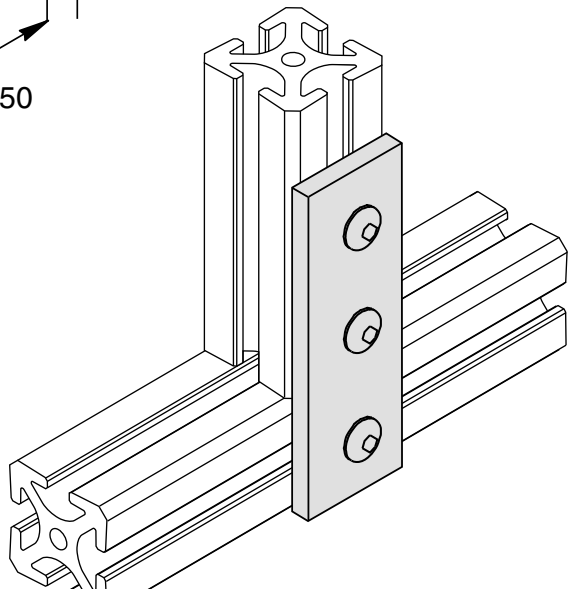

Clear Anodized
Flat Black Powder Coat

| |
|---------------|
| EB-31 |
| BLB-31 |

Recommended
Hardware
(3) EF-12-.63 BHCS
(3) EF-2 T-nut

5/16" SLOTS

Material - Aluminum