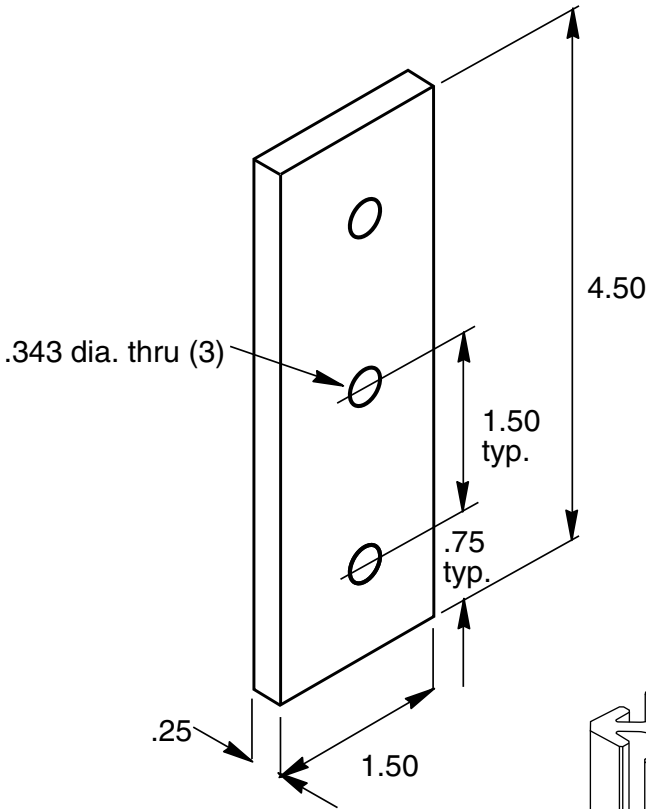

Clear Anodized
Flat Black Powder Coat

| |
|---------------|
| EB-31 |
| BLB-31 |

Recommended
Hardware
(3) EF-12-.63 BHCS
(3) EF-2 T-nut

5/16" SLOTS

Material - Aluminum