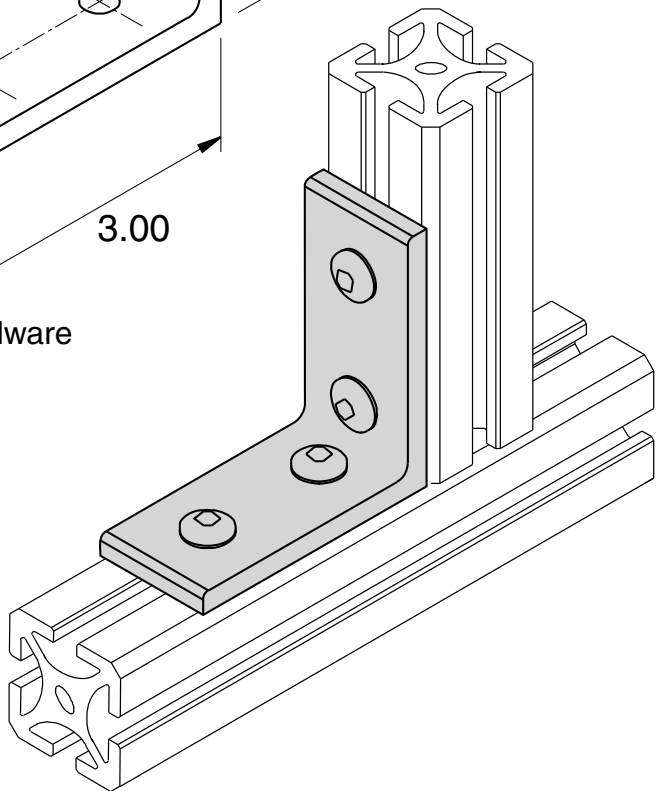

Clear Anodized  
Flat Black Powder Coat

**EB-3**

**BLB-3**

Recommended Hardware  
(4) EF-12-.63 BHCS  
(4) EF-2 T-nut

**5/16" SLOTS**

Material - Aluminum