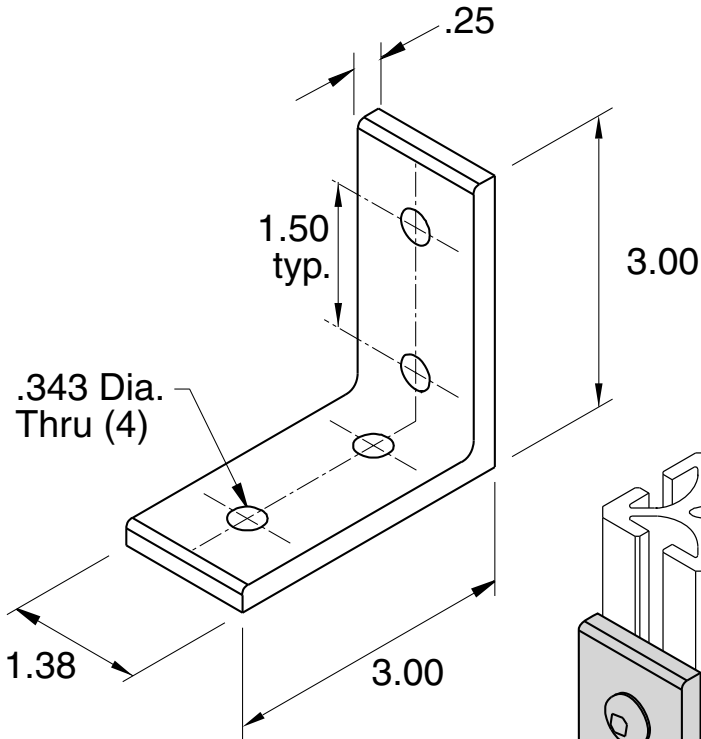

Clear Anodized  
Flat Black Powder Coat

**EB-3**

**BLB-3**

Recommended Hardware  
(4) EF-12-.63 BHCS  
(4) EF-2 T-nut

**5/16" SLOTS**

Material - Aluminum