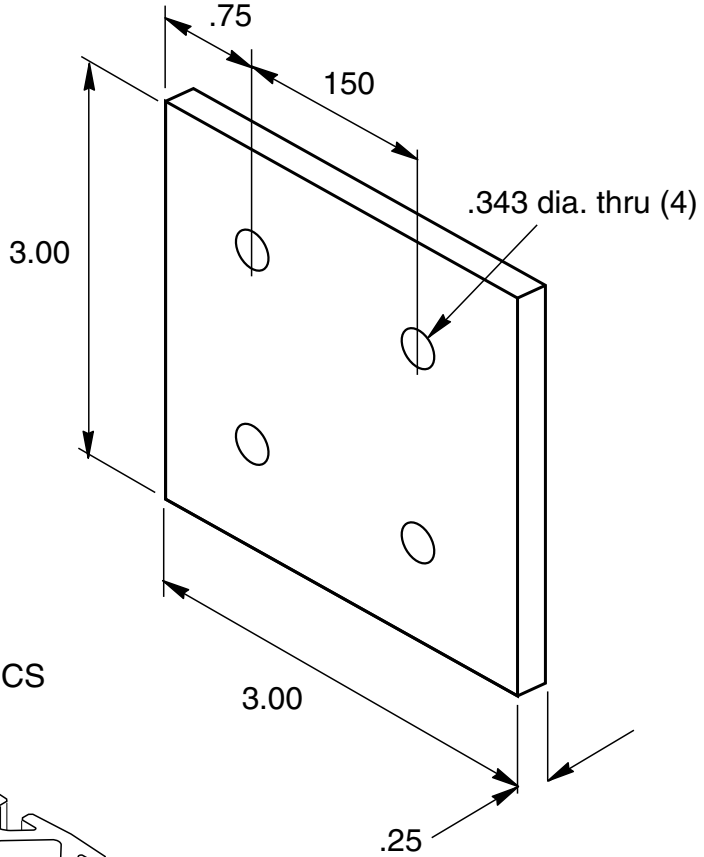

Clear Anodized  
Flat Black Powder Coat

<b>EB-29</b>
<b>BLB-29</b>

Recommended  
Hardware  
(4) EF-12-.63 BHCS  
(4) EF-2 T-nut

Material - Aluminum

5/16" SLOTS