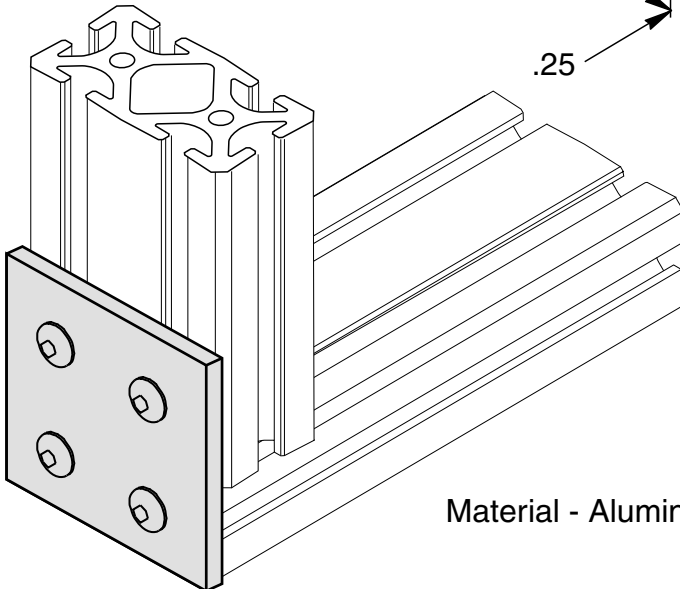

Clear Anodized  
Flat Black Powder Coat

<b>EB-29</b>
<b>BLB-29</b>

Recommended  
Hardware  
(4) EF-12-.63 BHCS  
(4) EF-2 T-nut

Material - Aluminum

5/16" SLOTS