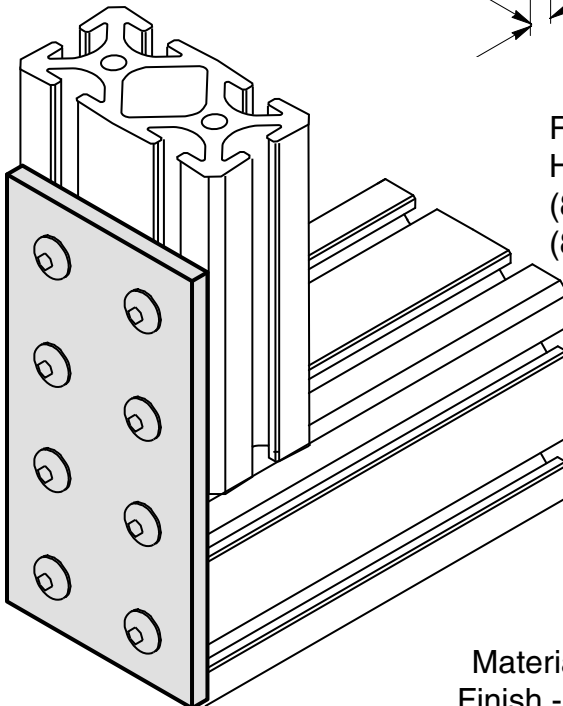

EB-26

5/16" SLOTS

Recommended
Hardware
(8) EF-12- .63 BHCS
(8) EF-2 T-nut

Material - Aluminum
Finish - Clear Anodize