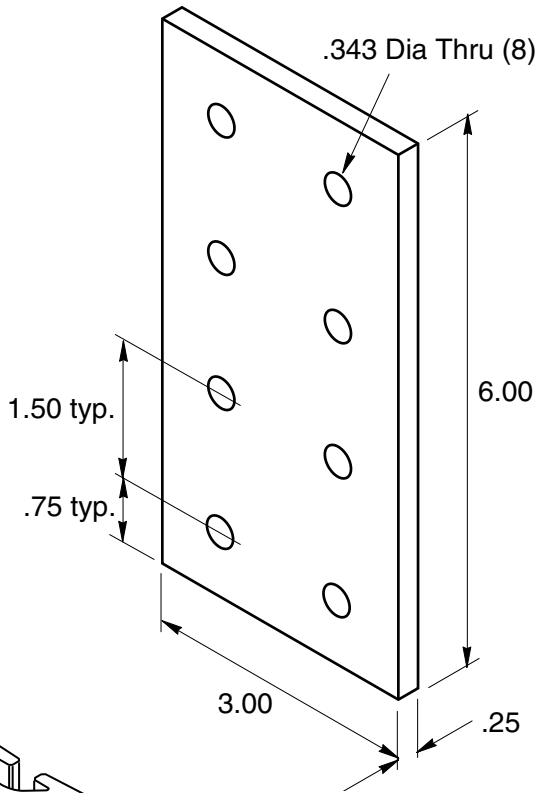

EB-26

5/16" SLOTS

Recommended
Hardware
(8) EF-12- .63 BHCS
(8) EF-2 T-nut

Material - Aluminum
Finish - Clear Anodize