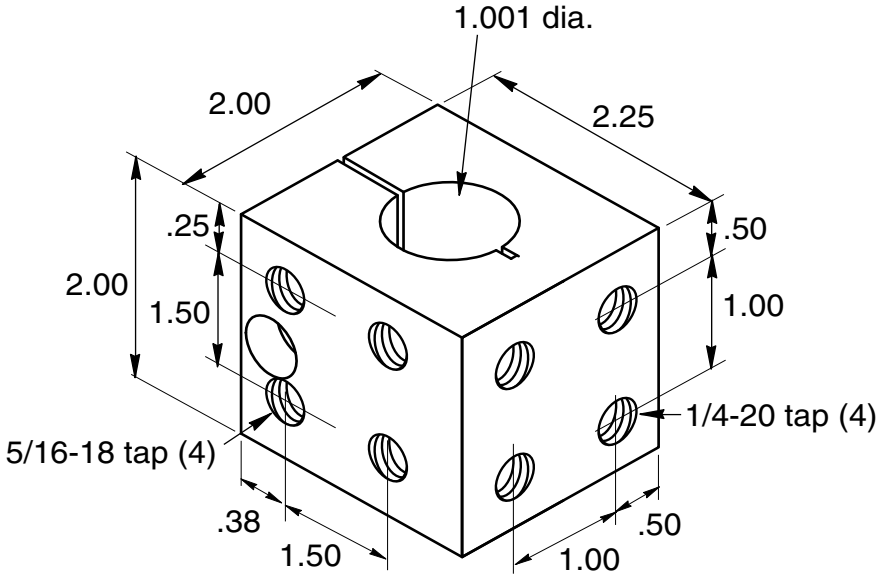

with locking handle
with locking 5/16 SHCS

EB-210
EB-211

5/16" SLOTS

For shafts, see page 291.

Material - Aluminum
Finish - Clear Anodize