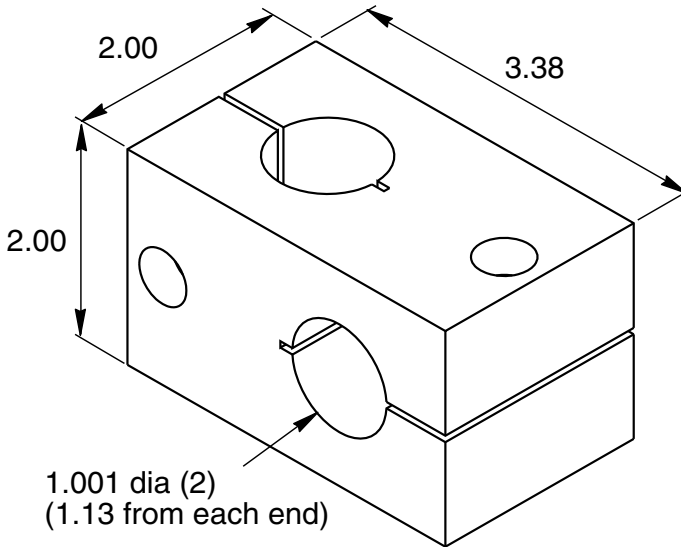

Cross Clamp

EB-208	with locking handle
EB-209	with locking 5/16 SHCS

5/16" SLOTS

For shafts, see page 291.

Material - Aluminum
Finish - Clear Anodize