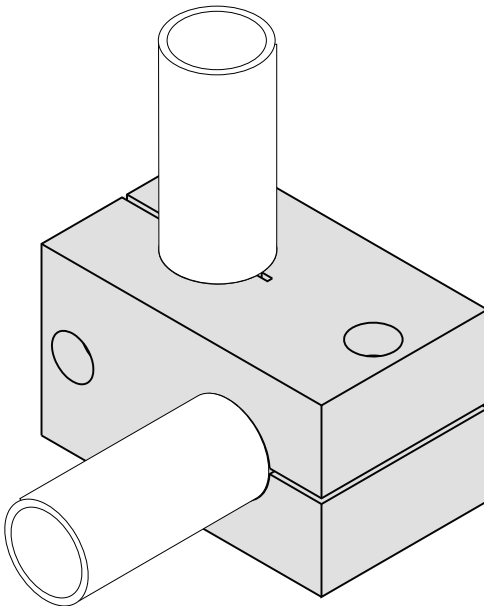

Cross Clamp

EB-208	with locking handle
EB-209	with locking 5/16 SHCS

5/16" SLOTS

For shafts, see page 291.

Material - Aluminum
Finish - Clear Anodize